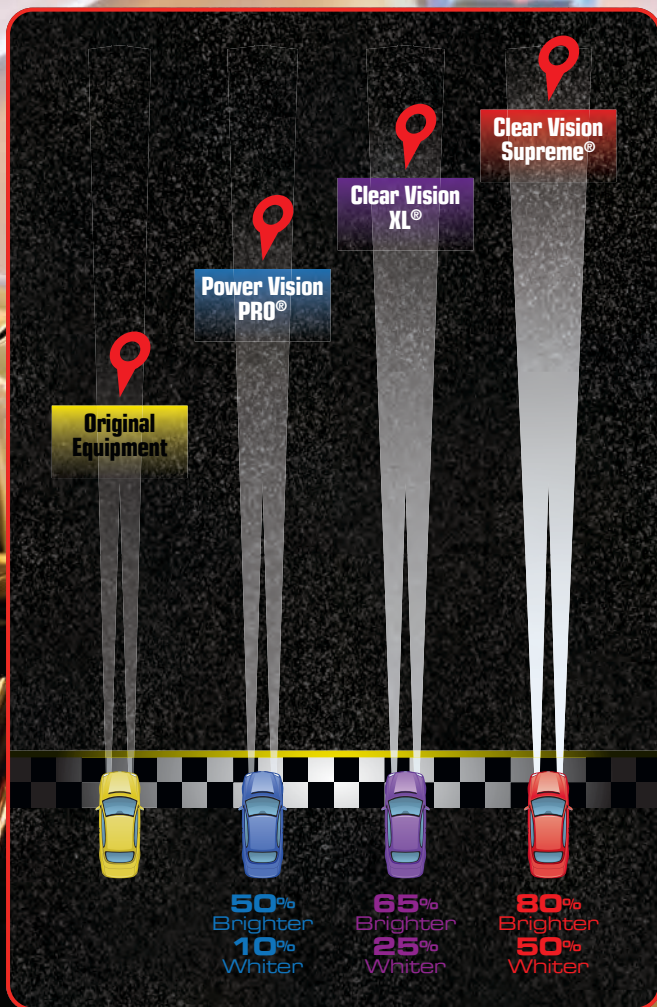

High Performance Forward Lighting

EiKO's line of High Performance Forward Lighting headlamps increase illumination and enhance the visibility of objects on the road. Drive safer and see farther with Clear Vision Supreme®, Clear Vision XL®, and Power Vision PRO® lamps from EiKO!

CLEAR VISION Supreme™

Clear Vision™ Supreme premium halogen headlamps feature SoLux® technology in order to produce the brightest, whitest and longest beam of any DOT legal headlamp. Up to 80% brighter and 50% whiter!

CLEAR VISION XL™

Clear Vision™ XL premium halogen headlamps feature a proprietary coating technology that produces up to 65% brighter and 25% whiter light.

POWER VISION PRO™

Power Vision™ PRO halogen headlamps feature a high performance tungsten filament that produces more light than the average lamp.