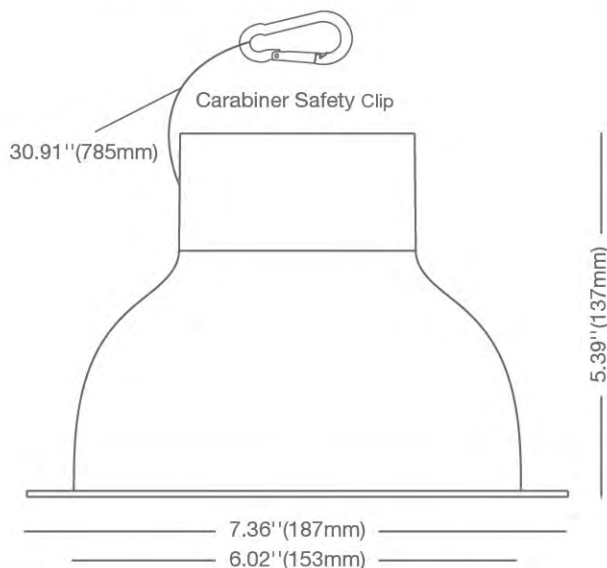

LM 79

LM 80

TM 21

PRODUCT FEATURES

Accessories include a carabiner safety clip that can be used during installation for easy wiring. Two types of retaining clips are also included to secure the fixture if recessed frame does not already have pre-installed clips.

APPLICATIONS

Retail

Hospitality

Office

Ref.#:DS076-CDL-22W

SPECIFICATIONS*

Product Model	97685 22CDL6G4DIM/827/277V (MTO)	97686 22CDL6G4DIM/830/277V	97687 22CDL6G4DIM/835/277V	97688 22CDL6G4DIM/840/277V
Type	6" Commercial Downlight	6" Commercial Downlight	6" Commercial Downlight	6" Commercial Downlight
Power (W)	22	22	22	22
Voltage - Frequency	120-277V 50-60Hz	120-277V 50-60Hz	120-277V 50-60Hz	120-277V 50-60Hz
Color Temp. (ANSI)	Warm White 2700K	Warm White 3000K	Neutral White 3500K	Natural White 4000K
CRI (Ra) (typ.)	80	80	80	80
Typical lumens (lm)	1350	1400	1450	1500
Efficacy (LPW)	61	64	66	68
Beam Angle	90°	90°	90°	90°
Power Factor	0.9	0.9	0.9	0.9
Rated Lifetime - L70 (hrs.)	40,000	40,000	40,000	40,000
Dia. x MOL	6.02"x5.39" (153x137mm)	6.02"x5.39" (153x137mm)	6.02"x5.39" (153x137mm)	6.02"x5.39" (153x137mm)
Trim Weight (lb. / g)	0.78lb / 354g	0.78lb / 354g	0.78lb / 354g	0.78lb / 354g
Driver Weight (lb. / g)	1.74lb / 793g	1.74lb / 793g	1.74lb / 793g	1.74lb / 793g