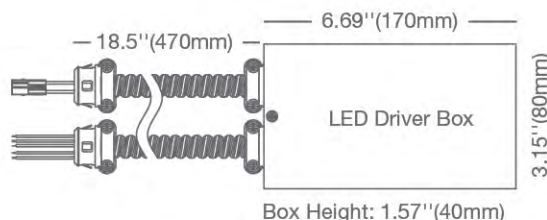

APPLICATIONS

Retail

Hospitality

Office

Ref.#:DS076-CDL-22W

SPECIFICATIONS*

Product Model	97685 22CDL6G4DIM/827/277V (MTO)	97686 22CDL6G4DIM/830/277V	97687 22CDL6G4DIM/835/277V	97688 22CDL6G4DIM/840/277V
Type	6" Commercial Downlight	6" Commercial Downlight	6" Commercial Downlight	6" Commercial Downlight
Power (W)	22	22	22	22
Voltage - Frequency	120-277V 50-60Hz	120-277V 50-60Hz	120-277V 50-60Hz	120-277V 50-60Hz
Color Temp. (ANSI)	Warm White 2700K	Warm White 3000K	Neutral White 3500K	Natural White 4000K
CRI (Ra) (typ.)	80	80	80	80
Typical lumens (lm)	1350	1400	1450	1500
Efficacy (LPW)	61	64	66	68
Beam Angle	90°	90°	90°	90°
Power Factor	0.9	0.9	0.9	0.9
Rated Lifetime - L70 (hrs.)	40,000	40,000	40,000	40,000
Dia. x MOL	6.02"x5.39" (153x137mm)	6.02"x5.39" (153x137mm)	6.02"x5.39" (153x137mm)	6.02"x5.39" (153x137mm)
Trim Weight (lb. / g)	0.78lb / 354g	0.78lb / 354g	0.78lb / 354g	0.78lb / 354g
Driver Weight (lb. / g)	1.74lb / 793g	1.74lb / 793g	1.74lb / 793g	1.74lb / 793g