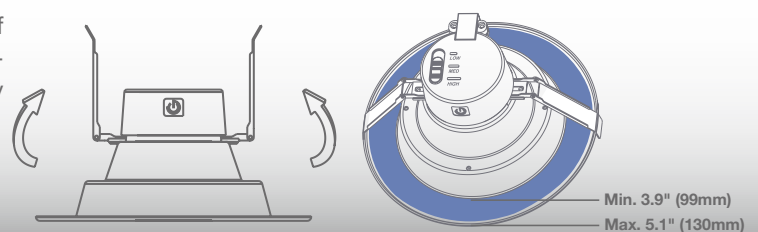

### Adjustable Lumen Output

Fluorescent Equivalence Table		
Power	Lumens	Equivalent
LOW-6W	500	1X13W
MED-9W	700	1X18W
HIGH-14W	1000	1X26W / 2X13W

This commercial downlight features adjustable lumen output for three distinct lumen levels equivalent to various CFL lamp combinations. Simply adjust the lamp power to the desired lumen output by sliding the selector switch on top of the fixture.

### Easy-Fit Installation

The adjustable housing clips allow for installation in a large range of commercial and architectural housings ranging from 3.9"-5.1" (99-130mm). These spring-action clips push up easily and fit securely for both retrofit and new construction installations.