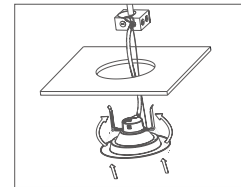

### Retrofit Installation

Attach safety clip

Bypass ballast & wire to j-box

Adjust lumens to desired output

Push clips up & install into fixture

Ensure fixture is flush. Installation is complete

### New Construction Installation

Attach safety clip

Wire to j-box

Adjust lumens to desired output

Push clips up & install into opening

Ensure fixture is flush. Installation is complete