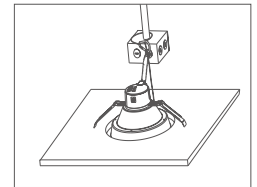

### Retrofit Installation

Attach safety clip

Bypass ballast & wire to j-box

Adjust lumens to desired output

Push clips up & install into fixture

Ensure fixture is flush. Installation is complete

### New Construction Installation

Attach safety clip

Wire to j-box

Adjust lumens to desired output

Push clips up & install into opening

Ensure fixture is flush. Installation is complete