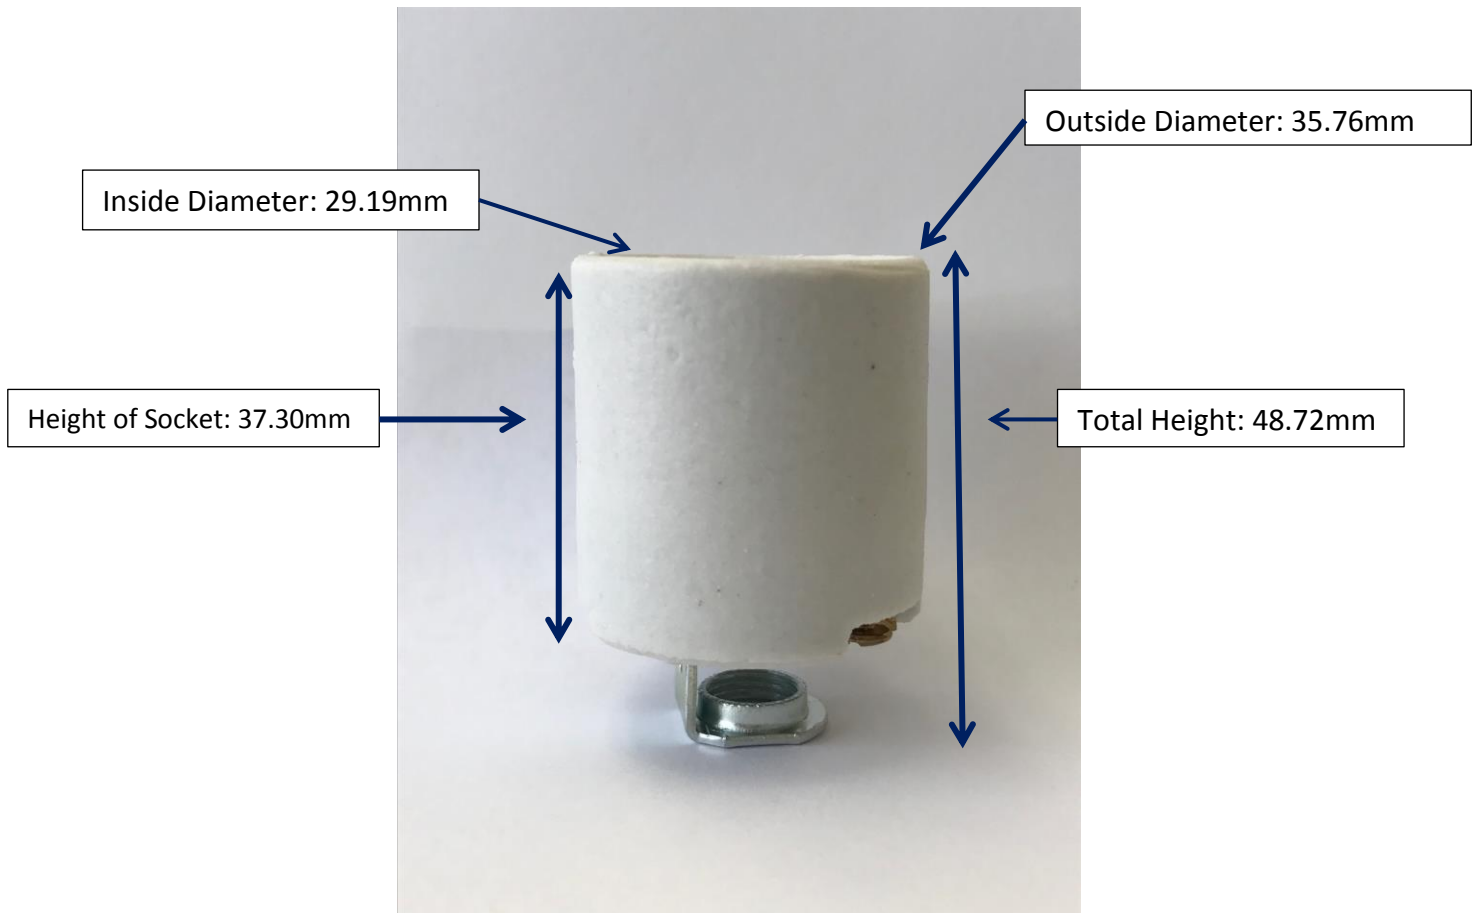

## Medium Base Hickey Socket Unglazed Porcelain

- Aluminum Screw Shell
- Screw Terminals
- Removable Hickey
- Rated 660w-250V
- 1/8 IPS Hickey