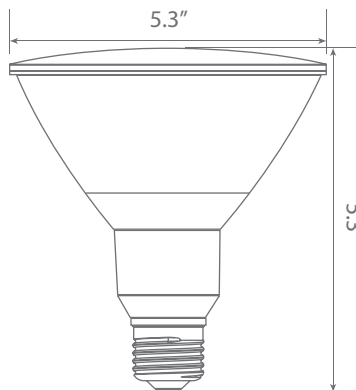

120W
REPLACEMENT

LED EP38-5020ew

2700K
CCT

Part #: EBP38DM/B/18.5W/1400/40D/27K/E26/E Bulb Class: PAR38

Product Description

LED EP38-5020ew delivers superior brightness, valuable energy savings and long lasting performance. This PAR38 LED Short Neck bulb is ideal for ambient lighting or general purpose applications due to its uniform *warm white light (2700K) and replaces conventional 120 Watt incandescent light bulbs. Enjoy features such as: instant on, dimming options, shatter resistance and mercury free.

Estimated Energy Cost: \$2.22 per year

*Note: Design, features and specifications subject to change without notice. Some features may not be available on all models.

Specifications

Input Power	Input Voltage	Lumen Output	Beam Angle	Center Beam	CCT
18.5 W	120V/60Hz	1400 lm	40°	3725 cd	2700 K
CRI	Luminous Efficacy	Power Factor	Input Current	Base/Cap	Lamp Lifespan
90+	75 lm/W	0.9	0.1 A	E26	25,000 Hrs.

Product Features

- Dimmable
- Instant-On/Off
- Mercury Free
- Wet Rated

Product Dimensions

Product Photometric Data