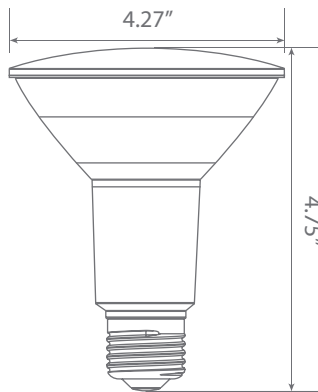

Product Features

Dimmable

Instant-On/Off

Mercury Free

Wet Rated

Product Dimensions

Product Photometric Data