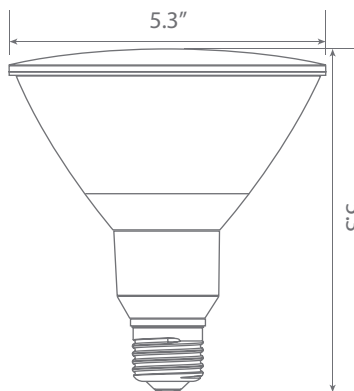

120W
REPLACEMENT

LED EP38-5000ew

Part #: EBP38DM/B/18.5W/1400/40D/30K/E26/E Bulb Class: PAR38

3000K
CCT

Product Description

LED EP38-5000ew delivers superior brightness, valuable energy savings and long lasting performance. This PAR38 LED Short Neck bulb is ideal for ambient lighting or general purpose applications due to its uniform *soft white light (3000K) and replaces conventional 120 Watt incandescent light bulbs. Enjoy features such as: instant on, dimming options, shatter resistance and mercury free.

Estimated Energy Cost: \$2.22 per year

*Note: Design, features and specifications subject to change without notice. Some features may not be available on all models.

Specifications

Input Power	Input Voltage	Lumen Output	Beam Angle	Center Beam	CCT
18.5 W	120V/60Hz	1400 lm	40°	2899	3000 K
CRI	Luminous Efficacy	Power Factor	Input Current	Base/Cap	Lamp Lifespan
90+	75 lm/W	0.9	0.1 A	E26	25,000 Hrs.

Product Features

- Dimmable
- Instant-On/Off
- Mercury Free
- Wet Rated

Product Dimensions

Product Photometric Data