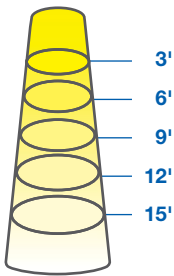

PAR38 17W DIM. TITANIUM CRI^{SP} LED SERIES

17W REPLACES

120W Hal.

80% Energy Savings

CRI^{SP}

\$340 Savings per lamp*

- Full-face REFINE optic and sleek design
- High efficacy 84 LPW in Warm White
- Exceptional color rendering CRI 90
- Richer reds and natural skin tones (R9 65, R13 90)
- Tight LED binning for consistent CCT across all lamps
- Suitable for use in totally enclosed fixtures

LM 80

TM 21

PATENTED REFINE OPTIC

The innovative REFINE optic provides a high candela to lumen ratio, optimizing light usage for directional applications.

ILLUMINANCE & CANDELA DISTRIBUTION

17PAR38DIM/930SP15

Diameter	Footcandles
1.3	1389
2.7	347
4	154
5.3	87
6.7	56

17PAR38DIM/930NF25

Diameter	Footcandles
1.3	833
2.7	208
4	93
5.3	52
6.7	33

17PAR38DIM/930FL40

Diameter	Footcandles
2.2	356
4.4	89
6.6	40
8.7	22
10.9	14

- Base:** E26
- Voltage:** 120V
- Dimmable:** Yes***
- PF:** 0.9
- Lifetime (L70):** 50,000 hrs
- Weight:** 0.60lb / 272g
0.76lb / 345g (SP15 models only)

SPECIFICATIONS

Model	Product	Power (W)	CCT	CRI (typ.)	R9 / R13 (typ.)	Lumens	LPW	Beam Angle	CBCP (cd)
17PAR38DIM/927SP15	58149	17	Soft White 2700K	90	65 / 90	1150	68	SP 15°	12,200
17PAR38DIM/927NF25	58150	17	Soft White 2700K	90	65 / 90	1400	82	NF 25°	7300
17PAR38DIM/927FL40	58151	17	Soft White 2700K	90	65 / 90	1400	82	FL 40°	3100
17PAR38DIM/930SP15	58152	17	Warm White 3000K	90	65 / 90	1200	71	SP 15°	12,500
17PAR38DIM/930NF25	58153	17	Warm White 3000K	90	65 / 90	1430	84	NF 25°	7500
17PAR38DIM/930FL40	58154	17	Warm White 3000K	90	65 / 90	1430	84	FL 40°	3200
17PAR38DIM/940FL40	58157	17	Cool White 4000K	90	65 / 90	1450	85	FL 40°	3300
17PAR38DIM/930NF25/B •	97904	17	Warm White 3000K	90	65 / 90	1430	84	NF 25°	7500
17PAR38DIM/930FL40/B •	97905	17	Warm White 3000K	90	65 / 90	1430	84	FL 40°	3200