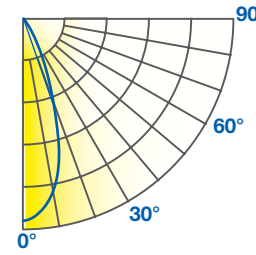

Degree	Candela
0	3200
5	3200
15	2012
25	557
35	188
45	104

For other CCT use the following multipliers: 2700K .97, 4000K 1.03

- **Base:** E26
- **Voltage:** 120V
- **Dimmable:** Yes***
- **PF:** 0.9
- **Lifetime (L70):** 50,000 hrs
- **Weight:** 0.60lb / 272g
  0.76lb / 345g (SP15 models only)