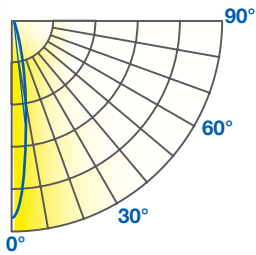

Diameter	Footcandles
1.3	1389
2.7	347
4	154
5.3	87
6.7	56

17PAR38DIM/930NF25

Diameter	Footcandles
1.3	833
2.7	208
4	93
5.3	52
6.7	33

17PAR38DIM/930FL40

Diameter	Footcandles
2.2	356
4.4	89
6.6	40
8.7	22
10.9	14

- Base:** E26
- Voltage:** 120V
- Dimmable:** Yes***
- PF:** 0.9
- Lifetime (L70):** 50,000 hrs
- Weight:** 0.60lb / 272g
0.76lb / 345g (SP15 models only)

SPECIFICATIONS

Model	Product	Power (W)	CCT	CRI (typ.)	R9 / R13 (typ.)	Lumens	LPW	Beam Angle	CBCP (cd)
17PAR38DIM/927SP15	58149	17	Soft White 2700K	90	65 / 90	1150	68	SP 15°	12,200
17PAR38DIM/927NF25	58150	17	Soft White 2700K	90	65 / 90	1400	82	NF 25°	7300
17PAR38DIM/927FL40	58151	17	Soft White 2700K	90	65 / 90	1400	82	FL 40°	3100
17PAR38DIM/930SP15	58152	17	Warm White 3000K	90	65 / 90	1200	71	SP 15°	12,500
17PAR38DIM/930NF25	58153	17	Warm White 3000K	90	65 / 90	1430	84	NF 25°	7500
17PAR38DIM/930FL40	58154	17	Warm White 3000K	90	65 / 90	1430	84	FL 40°	3200
17PAR38DIM/940FL40	58157	17	Cool White 4000K	90	65 / 90	1450	85	FL 40°	3300
17PAR38DIM/930NF25/B •	97904	17	Warm White 3000K	90	65 / 90	1430	84	NF 25°	7500
17PAR38DIM/930FL40/B •	97905	17	Warm White 3000K	90	65 / 90	1430	84	FL 40°	3200