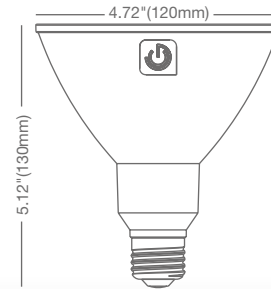

Diameter	Footcandles
1.3	1389
2.7	347
4	154
5.3	87
6.7	56

17PAR38DIM/930NF25

Diameter	Footcandles
1.3	833
2.7	208
4	93
5.3	52
6.7	33

17PAR38DIM/930FL40

Diameter	Footcandles
2.2	356
4.4	89
6.6	40
8.7	22
10.9	14

- Base:** E26
- Voltage:** 120V
- Dimmable:** Yes***
- PF:** 0.9
- Lifetime (L70):** 50,000 hrs
- Weight:** 0.60lb / 272g
0.76lb / 345g (SP15 models only)

SPECIFICATIONS

Model	Product	Power (W)	CCT	CRI (typ.)	R9 / R13 (typ.)	Lumens	LPW	Beam Angle	CBCP (cd)
17PAR38DIM/927SP15	58149	17	Soft White 2700K	90	65 / 90	1150	68	SP 15°	12,200
17PAR38DIM/927NF25	58150	17	Soft White 2700K	90	65 / 90	1400	82	NF 25°	7300
17PAR38DIM/927FL40	58151	17	Soft White 2700K	90	65 / 90	1400	82	FL 40°	3100
17PAR38DIM/930SP15	58152	17	Warm White 3000K	90	65 / 90	1200	71	SP 15°	12,500
17PAR38DIM/930NF25	58153	17	Warm White 3000K	90	65 / 90	1430	84	NF 25°	7500
17PAR38DIM/930FL40	58154	17	Warm White 3000K	90	65 / 90	1430	84	FL 40°	3200
17PAR38DIM/940FL40	58157	17	Cool White 4000K	90	65 / 90	1450	85	FL 40°	3300
17PAR38DIM/930NF25/B •	97904	17	Warm White 3000K	90	65 / 90	1430	84	NF 25°	7500
17PAR38DIM/930FL40/B •	97905	17	Warm White 3000K	90	65 / 90	1430	84	FL 40°	3200