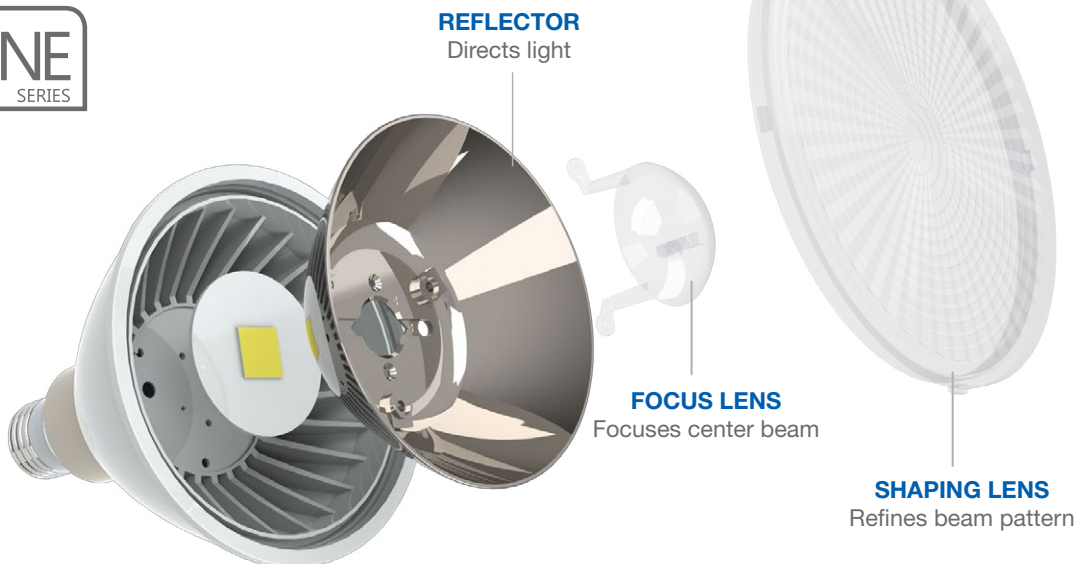

PAR38 17W DIM. TITANIUM CRI^{SP} LED SERIES

17W REPLACES

120W Hal.

80% Energy Savings

CRI^{SP}

\$340 Savings per lamp*

- Full-face REFINE optic and sleek design
- High efficacy 84 LPW in Warm White
- Exceptional color rendering CRI 90
- Richer reds and natural skin tones (R9 65, R13 90)
- Tight LED binning for consistent CCT across all lamps
- Suitable for use in totally enclosed fixtures

LM 80

TM 21

PATENTED REFINE OPTIC

The innovative REFINE optic provides a high candela to lumen ratio, optimizing light usage for directional applications.

ILLUMINANCE & CANDELA DISTRIBUTION

17PAR38DIM/930SP15

- Base:** E26
- Voltage:** 120V
- Dimmable:** Yes***
- PF:** 0.9
- Lifetime (L70):** 50,000 hrs
- Weight:** 0.60lb / 272g
0.76lb / 345g (SP15 models only)

SPECIFICATIONS

Model	Product	Power (W)	CCT	CRI (typ.)	R9 / R13 (typ.)	Lumens	LPW	Beam Angle	CBCP (cd)
17PAR38DIM/927SP15	58149	17	Soft White 2700K	90	65 / 90	1150	68	SP 15°	12,200
17PAR38DIM/927NF25	58150	17	Soft White 2700K	90	65 / 90	1400	82	NF 25°	7300
17PAR38DIM/927FL40	58151	17	Soft White 2700K	90	65 / 90	1400	82	FL 40°	3100
17PAR38DIM/930SP15	58152	17	Warm White 3000K	90	65 / 90	1200	71	SP 15°	12,500
17PAR38DIM/930NF25	58153	17	Warm White 3000K	90	65 / 90	1430	84	NF 25°	7500
17PAR38DIM/930FL40	58154	17	Warm White 3000K	90	65 / 90	1430	84	FL 40°	3200
17PAR38DIM/940FL40	58157	17	Cool White 4000K	90	65 / 90	1450	85	FL 40°	3300
17PAR38DIM/930NF25/B •	97904	17	Warm White 3000K	90	65 / 90	1430	84	NF 25°	7500
17PAR38DIM/930FL40/B •	97905	17	Warm White 3000K	90	65 / 90	1430	84	FL 40°	3200