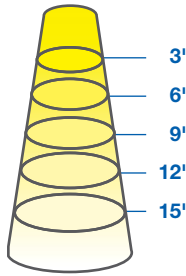

PAR38 17W DIM. TITANIUM CRI^{SP} LED SERIES

17W REPLACES

120W Hal.

80% Energy Savings

CRI^{SP}

\$340 Savings per lamp*

- Full-face REFINE optic and sleek design
- High efficacy 84 LPW in Warm White
- Exceptional color rendering CRI 90
- Richer reds and natural skin tones (R9 65, R13 90)
- Tight LED binning for consistent CCT across all lamps
- Suitable for use in totally enclosed fixtures

LM 80

TM 21

PATENTED REFINE OPTIC

The innovative REFINE optic provides a high candela to lumen ratio, optimizing light usage for directional applications.

ILLUMINANCE & CANDELA DISTRIBUTION

17PAR38DIM/930SP15

Diameter	Footcandles
1.3	1389
2.7	347
4	154
5.3	87
6.7	56

17PAR38DIM/930NF25

Diameter	Footcandles
1.3	833
2.7	208
4	93
5.3	52
6.7	33

17PAR38DIM/930FL40

Diameter	Footcandles
2.2	356
4.4	89
6.6	40
8.7	22
10.9	14

- Base:** E26
- Voltage:** 120V
- Dimmable:** Yes***
- PF:** 0.9
- Lifetime (L70):** 50,000 hrs
- Weight:** 0.60lb / 272g
0.76lb / 345g (SP15 models only)

SPECIFICATIONS

Model	Product	Power (W)	CCT	CRI (typ.)	R9 / R13 (typ.)	Lumens	LPW	Beam Angle	CBCP (cd)
17PAR38DIM/927SP15	58149	17	Soft White 2700K	90	65 / 90	1150	68	SP 15°	12,200
17PAR38DIM/927NF25	58150	17	Soft White 2700K	90	65 / 90	1400	82	NF 25°	7300
17PAR38DIM/927FL40	58151	17	Soft White 2700K	90	65 / 90	1400	82	FL 40°	3100
17PAR38DIM/930SP15	58152	17	Warm White 3000K	90	65 / 90	1200	71	SP 15°	12,500
17PAR38DIM/930NF25	58153	17	Warm White 3000K	90	65 / 90	1430	84	NF 25°	7500
17PAR38DIM/930FL40	58154	17	Warm White 3000K	90	65 / 90	1430	84	FL 40°	3200
17PAR38DIM/940FL40	58157	17	Cool White 4000K	90	65 / 90	1450	85	FL 40°	3300
17PAR38DIM/930NF25/B •	97904	17	Warm White 3000K	90	65 / 90	1430	84	NF 25°	7500
17PAR38DIM/930FL40/B •	97905	17	Warm White 3000K	90	65 / 90	1430	84	FL 40°	3200