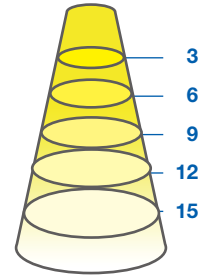

PAR38 17W DIM. TITANIUM CRI^{SP} LED SERIES

17W REPLACES

120W Hal.

80% Energy Savings

CRI^{SP}

\$340 Savings per lamp*

- Full-face REFINE optic and sleek design
- High efficacy 84 LPW in Warm White
- Exceptional color rendering CRI 90
- Richer reds and natural skin tones (R9 65, R13 90)
- Tight LED binning for consistent CCT across all lamps
- Suitable for use in totally enclosed fixtures

LM 80

TM 21

PATENTED REFINE OPTIC

The innovative REFINE optic provides a high candela to lumen ratio, optimizing light usage for directional applications.

ILLUMINANCE & CANDELA DISTRIBUTION

17PAR38DIM/930SP15

Diameter	Footcandles
1.3	1389
2.7	347
4	154
5.3	87
6.7	56

17PAR38DIM/930NF25

Diameter	Footcandles
1.3	833
2.7	208
4	93
5.3	52
6.7	33

17PAR38DIM/930FL40

Diameter	Footcandles
2.2	356
4.4	89
6.6	40
8.7	22
10.9	14

- Base:** E26
- Voltage:** 120V
- Dimmable:** Yes***
- PF:** 0.9
- Lifetime (L70):** 50,000 hrs
- Weight:** 0.60lb / 272g
0.76lb / 345g (SP15 models only)

SPECIFICATIONS

Model	Product	Power (W)	CCT	CRI (typ.)	R9 / R13 (typ.)	Lumens	LPW	Beam Angle	CBCP (cd)
17PAR38DIM/927SP15	58149	17	Soft White 2700K	90	65 / 90	1150	68	SP 15°	12,200
17PAR38DIM/927NF25	58150	17	Soft White 2700K	90	65 / 90	1400	82	NF 25°	7300
17PAR38DIM/927FL40	58151	17	Soft White 2700K	90	65 / 90	1400	82	FL 40°	3100
17PAR38DIM/930SP15	58152	17	Warm White 3000K	90	65 / 90	1200	71	SP 15°	12,500
17PAR38DIM/930NF25	58153	17	Warm White 3000K	90	65 / 90	1430	84	NF 25°	7500
17PAR38DIM/930FL40	58154	17	Warm White 3000K	90	65 / 90	1430	84	FL 40°	3200
17PAR38DIM/940FL40	58157	17	Cool White 4000K	90	65 / 90	1450	85	FL 40°	3300
17PAR38DIM/930NF25/B •	97904	17	Warm White 3000K	90	65 / 90	1430	84	NF 25°	7500
17PAR38DIM/930FL40/B •	97905	17	Warm White 3000K	90	65 / 90	1430	84	FL 40°	3200