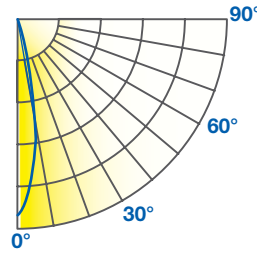

Degree	Candela
0	7500
5	6509
15	1970
25	435
35	144
45	76