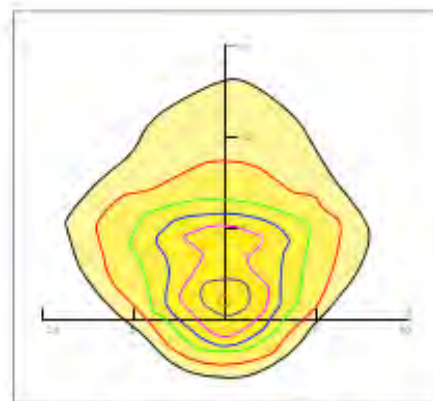

ENVIRONMENTAL

IP65 IP Rating
 -30 to 45°C Operating Temperature

PHYSICAL

Dimensions (334 x 234 x 297mm)
 Weight 4.7kg
 Wall Mounting Options
 Fixture Material Aluminum Alloy

PHOTOMETRICS

0.0~180.0

Mounting Hight 4m, 0 Tilt,
 50LUX-5LUX

Illumination

| Height | Light Spot | LUX |
|--------|------------|---------|
| 2m | 0.5×3.2m | 142LUX |
| 4m | 0.9×6.4m | 35.5LUX |
| 6m | 1.4×9.6m | 15.8LUX |
| 8m | 1.8×12.8m | 8.9LUX |
| 10m | 2.3×16.1m | 5.7LUX |