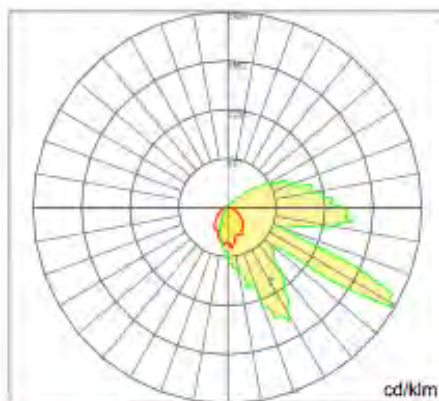

ENVIRONMENTAL

IP65 IP Rating
 -30 to 45°C Operating Temperature

PHYSICAL

Dimensions (334 x 234 x 297mm)
 Weight 4.7kg
 Wall Mounting Options
 Fixture Material Aluminum Alloy

PHOTOMETRICS

0.0~180.0

Mounting Hight 4m, 0 Tilt,
 50LUX-5LUX

Illumination

| Height | Light Spot | LUX |
|--------|------------|---------|
| 2m | 0.5×3.2m | 142LUX |
| 4m | 0.9×6.4m | 35.5LUX |
| 6m | 1.4×9.6m | 15.8LUX |
| 8m | 1.8×12.8m | 8.9LUX |
| 10m | 2.3×16.1m | 5.7LUX |