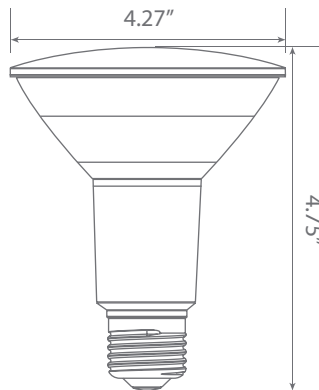

75W
REPLACEMENT

LED EP30-5040ew

4000K
CCT

90+
CRI
True COLOR

Part #: EBP30DM/B/13W/900/40D/40K/E26/E Bulb Class: PAR30

Product Description

LED EP30-5040ew delivers superior brightness, valuable energy savings and long lasting performance. This PAR30 LED Long Neck bulb is ideal for ambient lighting or general purpose applications due to its comfortable *bright white light (4000K) and replaces conventional 75 Watt incandescent light bulbs. Enjoy features such as: instant on, dimming options, shatter resistance and mercury free.

Estimated Energy Cost: \$1.56 per year

*Note: Design, features and specifications subject to change without notice. Some features may not be available on all models.

Specifications

Input Power	Input Voltage	Lumen Output	Beam Angle	Center Beam	CCT
13 W	120V/60Hz	900 lm	40°	2043 cd	4000 K
CRI	Luminous Efficacy	Power Factor	Input Current	Base/Cap	Lamp Lifespan
90+	69 lm/W	0.8	0.1 A	E26	25,000 Hrs.

Product Features

- Dimmable
- Instant-On/Off
- Mercury Free
- Wet Rated

Product Dimensions

Product Photometric Data