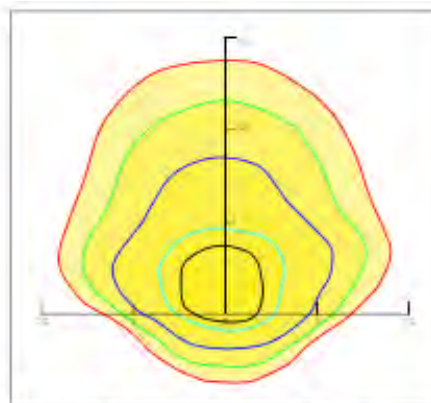

ENVIRONMENTAL

IP65 Rating
 -30 to 45°C Operating Temperature

PHYSICAL

Dimensions (432 x 230 x 430mm)
 Weight 10.4kg
 Wall Mounting Options
 Fixture Material Aluminum Alloy

PHOTOMETRICS

0.0~180.0

Mounting Hight 4m, 0 Tilt,
 50LUX-5LUX

Illumination

Height	Light Spot	LUX
2m	3.7x5.7m	377LUX
4m	7.5x82.6m	94LUX
6m	11.2x17.1m	42LUX
8m	14.9x22.7m	23.5LUX
10m	18.7x28.4m	15LUX