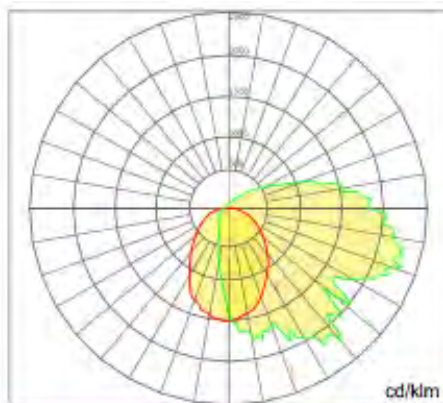

ENVIRONMENTAL

IP65 Rating
 -30 to 45°C Operating Temperature

PHYSICAL

Dimensions (432 x 230 x 430mm)
 Weight 10.4kg
 Wall Mounting Options
 Fixture Material Aluminum Alloy

PHOTOMETRICS

0.0~180.0

Mounting Hight 4m, 0 Tilt,
 50LUX-5LUX

Illumination

Height	Light Spot	LUX
2m	3.7x5.7m	377LUX
4m	7.5x82.6m	94LUX
6m	11.2x17.1m	42LUX
8m	14.9x22.7m	23.5LUX
10m	18.7x28.4m	15LUX