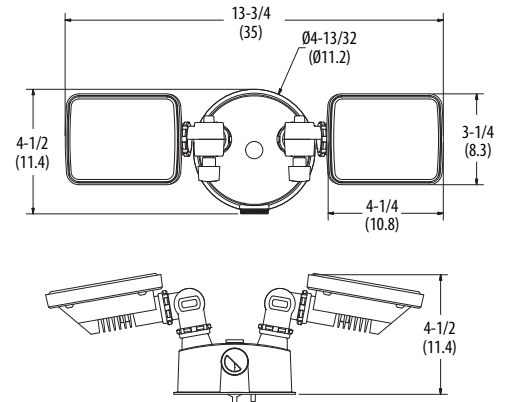

Mount 6-10 feet high for optimum range and detection.

LISTINGS — UL Certified to US and Canadian safety standards for wet-location mounting higher than 4 feet off the ground.

Tested in accordance with IESNA LM-79 and LM-80 standards.

Specifications subject to change without notice.

Outdoor General Purpose

OLF 2SH

LED SECURITY FLOODLIGHT

All dimensions are inches (centimeters) unless otherwise indicated.

ORDERING INFORMATION

For shortest lead times, configure product using standard options (shown in bold).