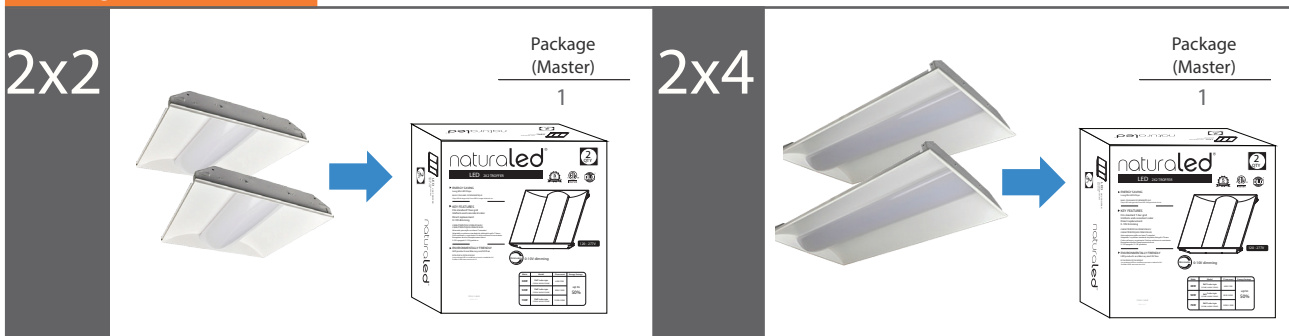

Package

Product Data

Item Code	Description	Wattage	CCT	Lumen Output	Size	CRI	Equivalent Wattage	Dimmable	
7150	LED-FXTF38/2X2/835	38W	3500K	3,545	2'X 2'	85	60-70W	0-10V	
7151	LED-FXTF38/2X2/840	38W	4000K	3,545	2'X 2'	80	60-70W	0-10V	
7152	LED-FXTF38/2X2/850	38W	5000K	3,545	2'X 2'	80	60-70W	0-10V	
7183	LED-FXTF50/2X4/835	50W	3500K	4,953	2'X 4'	84	90-100W	0-10V	
7184	LED-FXTF50/2X4/840	50W	4000K	4,953	2'X 4'	80	90-100W	0-10V	
7185	LED-FXTF50/2X4/850	50W	5000K	4,953	2'X 4'	80	90-100W	0-10V	
7153	LED-FXTF76/2X4/835	76W	3500K	6,903	2'X 4'	85	120-130W	0-10V	
7154	LED-FXTF76/2X4/840	76W	4000K	6,903	2'X 4'	80	120-130W	0-10V	
7155	LED-FXTF76/2X4/850	76W	5000K	6,903	2'X 4'	80	120-130W	0-10V