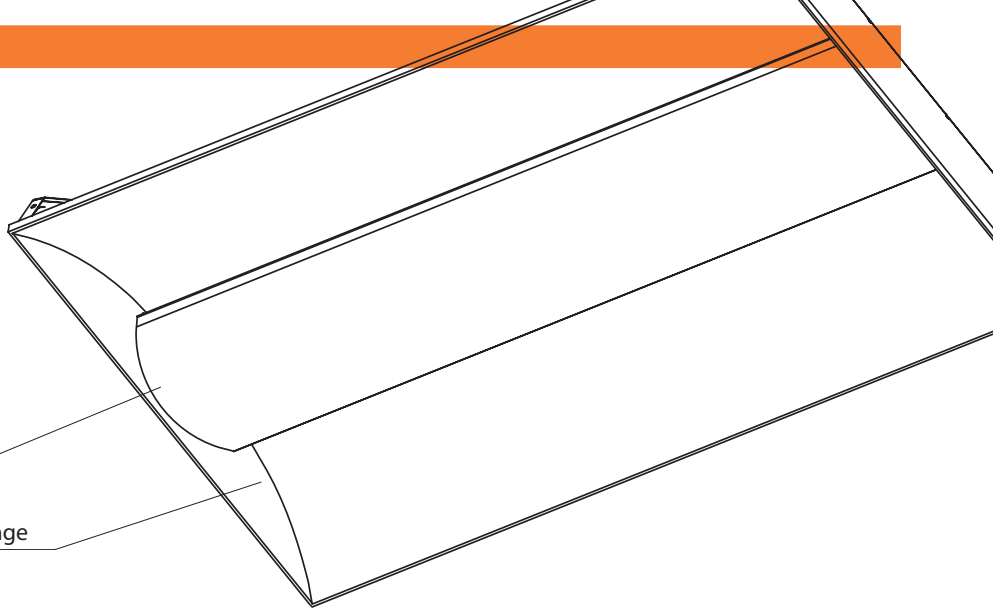

### Applications

- ▶ Conference/ Meeting Rooms
- ▶ Factories/ Offices
- ▶ Schools/ Universities
- ▶ Hospitals
- ▶ Hotels

naturalLED		Fluorescent		SAVINGS
WATTAGE	Energy Usage	WATTAGE	Energy Usage	
38W	2'x2'	60-70W		<p>Up to 84% Savings!</p>
76W	2'x4'	120-130W		
50W	2'x4'	90-100W		

# Available in 2'x2' and 2'x4'

Lightweight

5-100% Dimming Range

## Dimensions

Depth		Width		LED	Width (in/mm)	Height (in/mm)	Depth (in/mm)	Weight (lbs)
				2'x2'	23.75" / 603	23.75" / 603	4.5" / 114	7.95
				2'x4'	48" / 1212	23.75" / 603	4.5" / 114	9.95