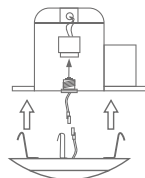

DOWNLIGHT PRODUCT FEATURES

DUAL INSTALLATION:

4" J-BOX FLUSHMOUNT

ACCESSORIES INCLUDED:

- Attach mounting bracket to J-box
- Click downlight into mounting bracket

Mounting Bracket

J-Box Screws

Wire Nuts

LED Adapter

4" CAN RECESSED

ACCESSORIES SOLD SEPARATELY:

- Connect E26 adapter to the LED adapter
- Insert mounting clips and push downlight up until flush with ceiling

E26 Adapter

LED Adapter

Mounting Bracket