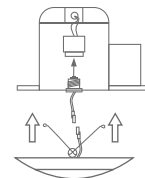

DOWNLIGHT PRODUCT FEATURES

DUAL INSTALLATION:

4" J-BOX FLUSHMOUNT

ACCESSORIES INCLUDED:

- Attach mounting bracket to J-box
- Click downlight into mounting bracket

Mounting Bracket

J-Box Screws

Wire Nuts

LED Adapter

4" CAN RECESSED

ACCESSORIES SOLD SEPARATELY:

- Connect E26 adapter to the LED adapter
- Insert mounting clips and push downlight up until flush with ceiling

E26 Adapter

LED Adapter

Mounting Bracket

Mounting Clips

5-6" CAN RECESSED

ACCESSORIES SOLD SEPARATELY:

- Connect E26 adapter to the LED adapter
- Squeeze mounting springs and push downlight up until flush with ceiling

E26 Adapter

LED Adapter

Mounting Springs