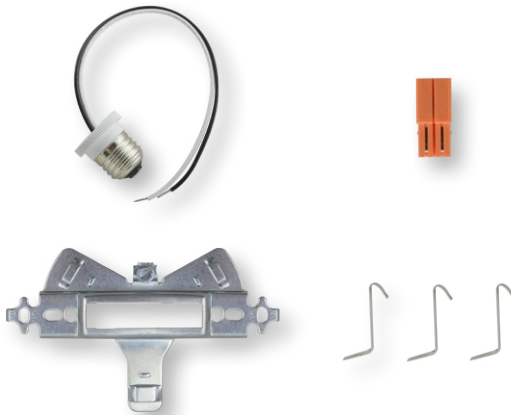

4" RECESSED CAN ACCESSORIES

ACCESSORIES INCLUDED

E26 Adapter

LED Adapter

Mounting Bracket

Mounting Clips

PRO

- ⌚ For use with 5-6" CLICK Downlight
- ⌚ Allows for installation in 4" recessed can housings
- ⌚ Accessories include E26 adapter, mounting bracket, LED adapter & 3 mounting clips
- ⌚ Compatible with most standard 4" IC & Non-IC housings

RECOMMENDED USE

6" CLICK Downlight

4" CAN RECESSED

- Connect E26 adapter to the LED adapter
- Insert mounting clips and push downlight up until flush with ceiling

For use with the 14.5W CLICK downlight, these accessories allow for installation in a 4" recessed incandescent housing. Compatible with most standard 4" IC & Non-IC housings.

SPECIFICATIONS

Product Model

57973
SMDL4/ACC

Type

SMDL 4" Installation Accessories