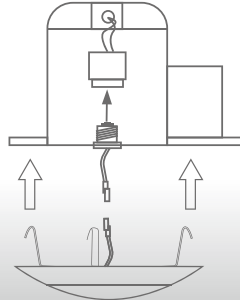

4" RECESSED CAN ACCESSORIES

ACCESSORIES INCLUDED

E26 Adapter

LED Adapter

Mounting Bracket

Mounting Clips

PRO

- ⌚ For use with 5-6" CLICK Downlight
- ⌚ Allows for installation in 4" recessed can housings
- ⌚ Accessories include E26 adapter, mounting bracket, LED adapter & 3 mounting clips
- ⌚ Compatible with most standard 4" IC & Non-IC housings

RECOMMENDED USE

6" CLICK Downlight

4" CAN RECESSED

- Connect E26 adapter to the LED adapter
- Insert mounting clips and push downlight up until flush with ceiling

For use with the 14.5W CLICK downlight, these accessories allow for installation in a 4" recessed incandescent housing. Compatible with most standard 4" IC & Non-IC housings.

SPECIFICATIONS

Product Model

57973
SMDL4/ACC

Type

SMDL 4" Installation Accessories