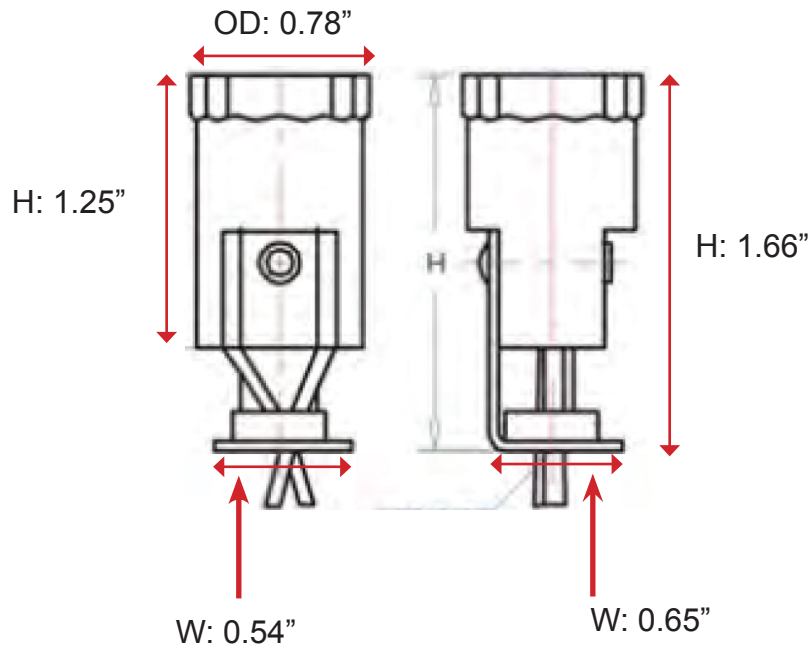

45-0225-PK (CL-10006)

Candelabra Base Pigtail Socket

- Height 1-3/4"
- 1/8 IPS Hickey
- 105° Leads