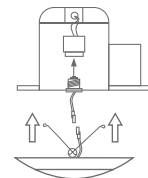

#### 4" CAN RECESSED

ACCESSORIES SOLD SEPARATELY:

- Connect E26 adapter to the LED adapter
- Insert mounting clips and push downlight up until flush with ceiling

E26 Adapter

LED Adapter

Mounting Bracket

Mounting Clips

#### 5-6" CAN RECESSED

ACCESSORIES SOLD SEPARATELY:

- Connect E26 adapter to the LED adapter
- Squeeze mounting springs and push downlight up until flush with ceiling

E26 Adapter

LED Adapter

Mounting Springs