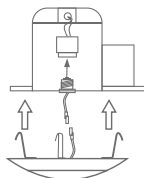

#### 4" J-BOX FLUSHMOUNT

ACCESSORIES INCLUDED:

- Attach mounting bracket to J-box
- Click downlight into mounting bracket

Mounting Bracket

J-Box Screws

Wire Nuts

LED Adapter

#### 4" CAN RECESSED

ACCESSORIES SOLD SEPARATELY:

- Connect E26 adapter to the LED adapter
- Insert mounting clips and push downlight up until flush with ceiling

E26 Adapter

LED Adapter

Mounting Bracket

Mounting Clips