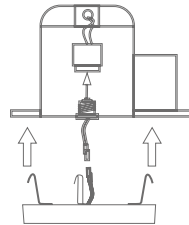

4" & 6" CAN RECESSED

4" CAN - 5.5" & 7" models
6" CAN - 7" model only

ACCESSORIES SOLD SEPARATELY:

- Connect E26 adapter to the LED adapter
- Insert mounting clips and push downlight up until flush with ceiling

SPECIFICATIONS

Product Model	58244 15SMPS7DIM/927	58245 15SMPS7DIM/930	58246 15SMPS7DIM/940
Type	7" SMPS	7" SMPS	7" SMPS
Base	LED Adapter (E26 & GU24 optional)	LED Adapter (E26 & GU24 optional)	LED Adapter (E26 & GU24 optional)
Power (W)	15	15	15
Voltage - Frequency	120V 60Hz	120V 60Hz	120V 60Hz
Color Temp. (ANSI)	Soft White 2700K	Warm White 3000K	Cool White 4000K
CRI (Ra)	90	90	90
Typical lumens (lm)	850	850	870
Efficacy (LPW)	57	57	58
Beam Angle	100°	100°	100°
Dimmable	Yes*	Yes**	Yes**
Housing Compatibility	4" J-box / Most 4" & 6" housing	4" J-box / Most 4" & 6" housing	4" J-box / Most 4" & 6" housing
Power Factor	0.9	0.9	0.9
Rated Lifetime - L70 (hrs.)	50,000	50,000	50,000
Dia. x MOL	7.17"x1.65" (182x42mm)	7.17"x1.65" (182x42mm)	7.17"x1.65" (182x42mm)
Weight (lb. / g)	1.01lb. / 458g	1.01lb. / 458g	1.01lb. / 458g

ACCESSORY ORDERING INFORMATION

Model	Product	Description
SMP/ACC	58033	4" or 6" Recessed Can Accessories for 5.5" & 7" Round & Square (5.5" for Use in 4" Can Only, 7" for Use in 4" or 6" Can)

* Savings per lamp based on $0.11 / kw energy cost, 12 hrs / day lamp usage, $4 incandescent with 1000-hr lifetime, $35 LED with 50,000-hr lifetime

** List of tested dimmer switches available on website