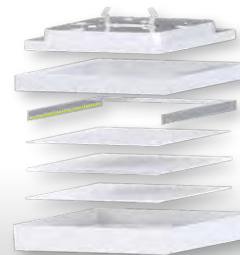

# 5.5" SQUARE DOWNLIGHT 10W TITANIUM LED SERIES

10W REPLACES

**65W Inc.**

80% Energy Savings

**CRISP**

**\$190** Savings per lamp\*

- ⌚ Innovative CLICK design
- ⌚ SootheOptic low glare technology
- ⌚ Fits most 4" J-boxes and 6" recessed housings
- ⌚ Installs in just minutes - no rewiring
- ⌚ Wet location rated
- ⌚ Exceptional color rendering CRI 90

### Edge Lighting Technology

The CLICK DESIGN SURFACE MOUNT SQUARE & ROUND DOWNLIGHTS use the latest in edge lighting technology to produce a smooth uniform lighting effect. These naturally low glare downlights integrate seamlessly into all ceiling applications.