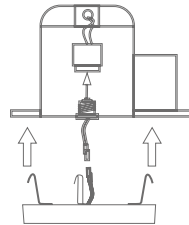

4" J-BOX FLUSHMOUNT

For all models

ACCESSORIES INCLUDED:

- Attach mounting bracket to J-box
- Click downlight into mounting bracket

Mounting Bracket

J-Box Screws

Wire Nuts

LED Adapter

4" & 6" CAN RECESSED

4" CAN - 5.5" & 7" models
6" CAN - 7" model only

ACCESSORIES SOLD SEPARATELY:

- Connect E26 adapter to the LED adapter
- Insert mounting clips and push downlight up until flush with ceiling