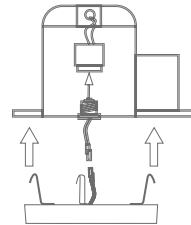

4" & 6" CAN RECESSED

4" CAN - 5.5" & 7" models
6" CAN - 7" model only

ACCESSORIES SOLD SEPARATELY:

- Connect E26 adapter to the LED adapter
- Insert mounting clips and push downlight up until flush with ceiling

SPECIFICATIONS

Product Model	58257 15SMPR7DIM/927	58258 15SMPR7DIM/930	58259 15SMPR7DIM/940
Type	7" SMPR	7" SMPR	7" SMPR
Base	LED Adapter (E26 & GU24 optional)	LED Adapter (E26 & GU24 optional)	LED Adapter (E26 & GU24 optional)
Power (W)	15	15	15
Voltage - Frequency	120V 60Hz	120V 60Hz	120V 60Hz
Color Temp. (ANSI)	Soft White 2700K	Warm White 3000K	Cool White 4000K
CRI (Ra)	90	90	90
Typical lumens (lm)	850	850	870
Efficacy (LPW)	57	57	58
Beam Angle	100°	100°	100°
Dimmable	Yes*	Yes**	Yes**
Housing Compatibility	4" J-box / Most 4" & 6" housing	4" J-box / Most 4" & 6" housing	4" J-box / Most 4" & 6" housing
Power Factor	0.9	0.9	0.9
Rated Lifetime - L70 (hrs.)	50,000	50,000	50,000
Dia. x MOL	7.17"x1.65" (182x42mm)	7.17"x1.65" (182x42mm)	7.17"x1.65" (182x42mm)
Weight (lb. / g)	0.88lb. / 399g	0.88lb. / 399g	0.88lb. / 399g

ACCESSORY ORDERING INFORMATION

Model	Product	Description
SMP/ACC	58033	4" or 6" Recessed Can Accessories for 5.5" & 7" Round & Square (5.5" for Use in 4" Can Only, 7" for Use in 4" or 6" Can)

* Savings per lamp based on $0.11 / kw energy cost, 12 hrs / day lamp usage, $4 incandescent with 1000-hr lifetime, $35 LED with 50,000-hr lifetime

** List of tested dimmer switches available on website