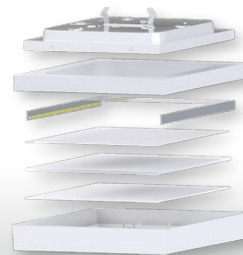

7" SQUARE DOWNLIGHT 15W TITANIUM LED SERIES

15W REPLACES

75W Inc.

CRI^{SP}

- Ⓞ Innovative CLICK design
- Ⓞ SootheOptic low glare technology
- Ⓞ Fits most 4" J-boxes and 4" & 6" recessed housings
- Ⓞ Installs in just minutes - no rewiring
- Ⓞ Wet location rated
- Ⓞ Exceptional color rendering CRI 90

The CLICK DESIGN SURFACE MOUNT SQUARE & ROUND DOWNLIGHTS use the latest in edge lighting technology to produce a smooth uniform lighting effect. These naturally low glare downlights integrate seamlessly into all ceiling applications.