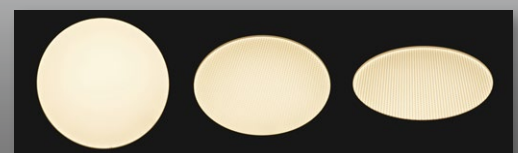

7" SQUARE DOWNLIGHT 15W TITANIUM LED SERIES

15W REPLACES

75W Inc.

CRI^{SP}

- Ⓞ Innovative CLICK design
- Ⓞ SootheOptic low glare technology
- Ⓞ Fits most 4" J-boxes and 4" & 6" recessed housings
- Ⓞ Installs in just minutes - no rewiring
- Ⓞ Wet location rated
- Ⓞ Exceptional color rendering CRI 90

The CLICK DESIGN SURFACE MOUNT SQUARE & ROUND DOWNLIGHTS use the latest in edge lighting technology to produce a smooth uniform lighting effect. These naturally low glare downlights integrate seamlessly into all ceiling applications.

- BACK PLATE
- WATERPROOF FOAM
- EDGE LIGHTING REFLECTOR
- LIGHT GUIDE PLATE
- SootheOptic LOW GLARE
- TRIM

SootheOptic Low Glare Technology

These downlights all feature SootheOptic technology that reduces high-angle light and minimizes visual glare. The smooth low glare diffuser gives each luminaire a soft cutoff without visible color separation.

Glare Control Diffuser

2.4mm Hex Pattern

Viewing Angle

0°

45°

>65°

DUAL INSTALLATION

4" J-BOX FLUSHMOUNT