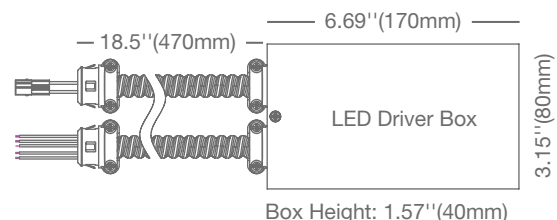

6" CDL 22W TITANIUM LED SERIES 4.0

PRO

22W REPLACES

**2X18W
CFL**

60% Energy Savings

- ⌚ Fits existing architectural and commercial housing
- ⌚ 120-277V circuit with 0-10V dimming
- ⌚ Easy installation - Quick connector and pre-wired conduit
- ⌚ Lasts 4 times longer than CFL
- ⌚ Comfortable diffused light
- ⌚ Available in 2700K, 3000K, 3500K & 4000K CCT

APPLICATIONS

Retail

Hospitality

Office

Ref.#:DS076-CDL-22W

SPECIFICATIONS*

Product Model	97685 22CDL6G4DIM/827/277V (MTO)	97686 22CDL6G4DIM/830/277V	97687 22CDL6G4DIM/835/277V	97688 22CDL6G4DIM/840/277V
Type	6" Commercial Downlight	6" Commercial Downlight	6" Commercial Downlight	6" Commercial Downlight
Power (W)	22	22	22	22
Voltage - Frequency	120-277V 50-60Hz	120-277V 50-60Hz	120-277V 50-60Hz	120-277V 50-60Hz
Color Temp. (ANSI)	Warm White 2700K	Warm White 3000K	Neutral White 3500K	Natural White 4000K
CRI (Ra) (typ.)	80	80	80	80
Typical lumens (lm)	1600	1600	1650	1700
Efficacy (LPW)	73	73	75	77
Beam Angle	90°	90°	90°	90°
Dimmable	Yes	Yes	Yes	Yes
Power Factor	0.9	0.9	0.9	0.9
Rated Lifetime - L70 (hrs.)	40,000	40,000	40,000	40,000
Dia. x MOL	6.02"x5.39" (153x137mm)	6.02"x5.39" (153x137mm)	6.02"x5.39" (153x137mm)	6.02"x5.39" (153x137mm)
Trim Weight (lb. / g)	0.78lb / 354g	0.78lb / 354g	0.78lb / 354g	0.78lb / 354g
Driver Weight (lb. / g)	1.74lb / 793g	1.74lb / 793g	1.74lb / 793g	1.74lb / 793g