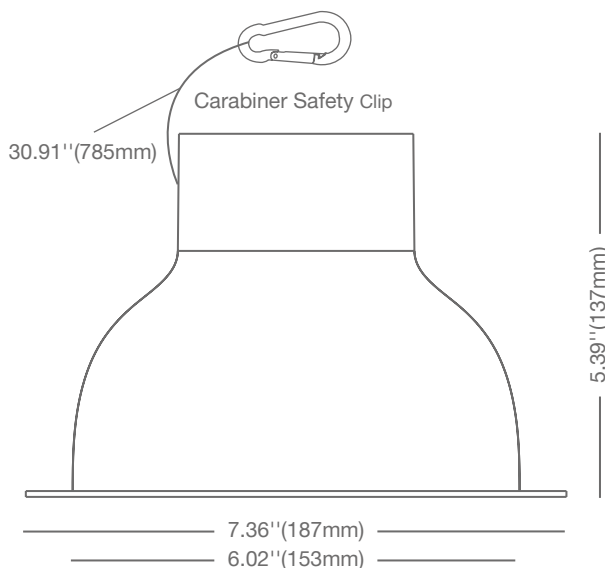

6" CDL 22W TITANIUM LED SERIES 4.0

PRO

22W REPLACES

**2X18W
CFL**

60% Energy Savings

- ⌚ Fits existing architectural and commercial housing
- ⌚ 120-277V circuit with 0-10V dimming
- ⌚ Easy installation - Quick connector and pre-wired conduit
- ⌚ Lasts 4 times longer than CFL
- ⌚ Comfortable diffused light
- ⌚ Available in 2700K, 3000K, 3500K & 4000K CCT

PRODUCT FEATURES

Accessories include a carabiner safety clip that can be used during installation for easy wiring. Two types of retaining clips are also included to secure the fixture if recessed frame does not already have pre-installed clips.

APPLICATIONS

Retail

Hospitality

Office

Ref.#:DS076-CDL-22W

SPECIFICATIONS*

Product Model	97685 22CDL6G4DIM/827/277V (MTO)	97686 22CDL6G4DIM/830/277V	97687 22CDL6G4DIM/835/277V	97688 22CDL6G4DIM/840/277V
Type	6" Commercial Downlight	6" Commercial Downlight	6" Commercial Downlight	6" Commercial Downlight
Power (W)	22	22	22	22
Voltage - Frequency	120-277V 50-60Hz	120-277V 50-60Hz	120-277V 50-60Hz	120-277V 50-60Hz
Color Temp. (ANSI)	Warm White 2700K	Warm White 3000K	Neutral White 3500K	Natural White 4000K
CRI (Ra) (typ.)	80	80	80	80
Typical lumens (lm)	1600	1600	1650	1700
Efficacy (LPW)	73	73	75	77
Beam Angle	90°	90°	90°	90°
Dimmable	Yes	Yes	Yes	Yes
Power Factor	0.9	0.9	0.9	0.9
Rated Lifetime - L70 (hrs.)	40,000	40,000	40,000	40,000
Dia. x MOL	6.02"x5.39" (153x137mm)	6.02"x5.39" (153x137mm)	6.02"x5.39" (153x137mm)	6.02"x5.39" (153x137mm)
Trim Weight (lb. / g)	0.78lb / 354g	0.78lb / 354g	0.78lb / 354g	0.78lb / 354g
Driver Weight (lb. / g)	1.74lb / 793g	1.74lb / 793g	1.74lb / 793g	1.74lb / 793g