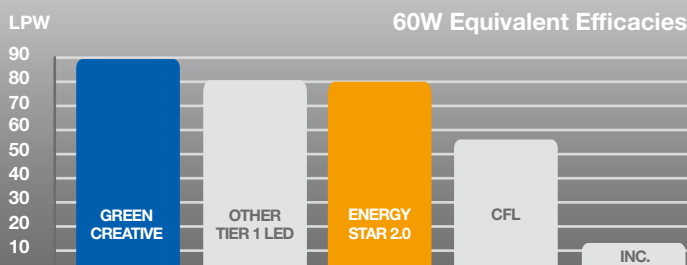

A19 9W DIM. GU24 TITANIUM LED SERIES

PRO

9W REPLACES

60W
Inc.

80% Energy Savings

\$151 Savings per lamp*

- ⌚ Exceptional efficacy 89 LPW in Soft White
- ⌚ 40% more energy savings than CFL
- ⌚ Comfortable warm diffused light
- ⌚ Natural A-lamp shape fits all applications
- ⌚ Ideal for lamps with shades
- ⌚ Suitable for use in totally enclosed fixtures

Exceptional Efficacy

At 89 LPW, this lamp's efficacy is higher than the Tier 1 LED A19 60W replacement industry average and exceeds new ENERGY STAR 2.0 requirements. This energy-saving performance makes this lamp a smart retrofit choice for incandescent and CFL bulbs.

A19 9W DIM. GU24 TITANIUM LED SERIES

APPLICATIONS

General Lighting

Downlighting

Uplighting

Ref.#:DS232-A19-9W-GU24-070417

SPECIFICATIONS

Product Model	97908 9A19DIM/827/GU24	97909 9A19DIM/830/GU24	97910 9A19DIM/840/GU24
Type	A19	A19	A19
Base	GU24	GU24	GU24
Power (W)	9	9	9
Voltage - Frequency	120V 60Hz	120V 60Hz	120V 60Hz
Color Temp. (ANSI)	Warm White 2700K	Halogen White 3000K	Cool White 4000K
CRI (Ra) (typ.)	82	82	82
Typical lumens (lm)	800	820	860
Efficacy (LPW)	89	91	96
Beam Angle	240°	240°	240°
Dimmable	Yes**	Yes**	Yes**
Power Factor	0.9	0.9	0.9
Rated Lifetime - L70 (hrs.)	25,000	25,000	25,000
Dia. x MOL	2.44"x4.45" (62x113mm)	2.44"x4.45" (62x113mm)	2.44"x4.45" (62x113mm)
Weight (lb. / g)	0.25lb. / 113g	0.25lb. / 113g	0.25lb. / 113g