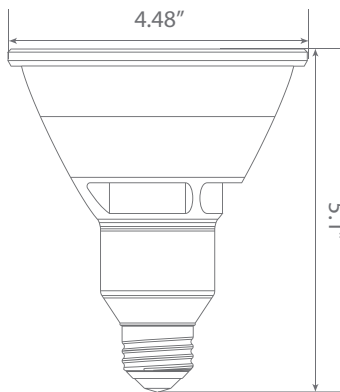

Product Dimensions