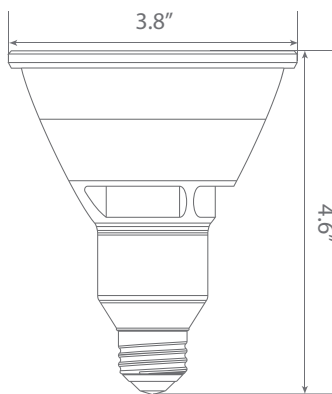

Product Dimensions