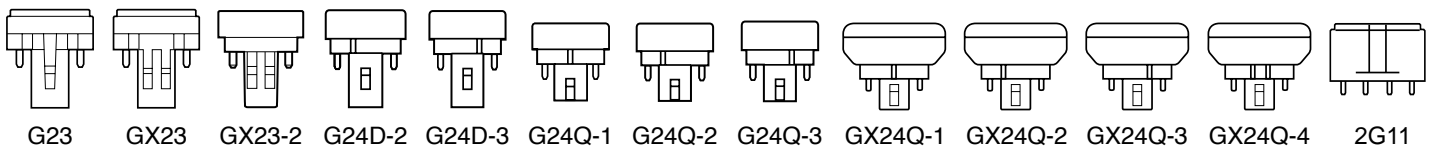

BASE KEY

This lamp contains mercury. For proper lamp disposal contact your local municipal solid waste agency directly, call 888-537-4874 or visit lamprecycle.org for state-specific lamp recycling options.

27K WARM TONE	30K WARM WHITE	35K SOFT WHITE	41K DAY-BRITE™	50K FULL SPECTRUM