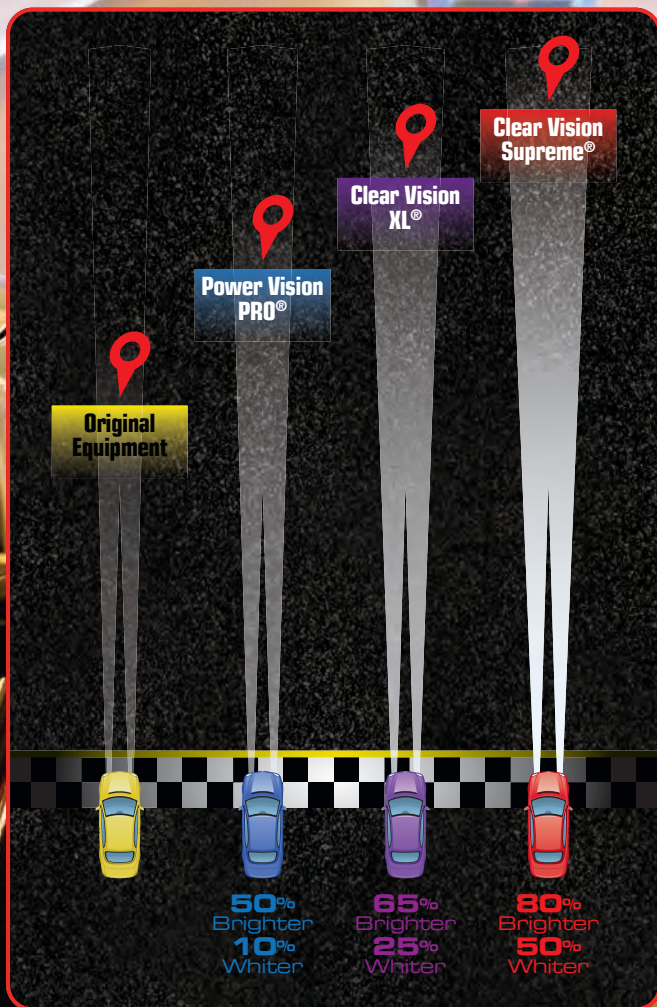

High Performance Forward Lighting

EiKO's line of High Performance Forward Lighting headlamps increase illumination and enhance the visibility of objects on the road. Drive safer and see farther with Clear Vision Supreme®, Clear Vision XL®, and Power Vision PRO® lamps from EiKO!

CLEAR VISION Supreme™

Clear Vision™ Supreme premium halogen headlamps feature SoLux® technology in order to produce the brightest, whitest and longest beam of any DOT legal headlamp. Up to 80% brighter and 50% whiter!

CLEAR VISION XL™

Clear Vision™ XL premium halogen headlamps feature a proprietary coating technology that produces up to 65% brighter and 25% whiter light.

POWER VISION PRO™

Power Vision™ PRO halogen headlamps feature a high performance tungsten filament that produces more light than the average lamp.