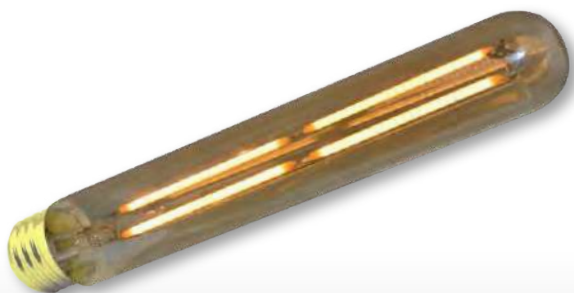

T10 5W FILAMENT DIM. TITANIUM LED SERIES

PRO

5W REPLACES

**40W
Inc.**

80% Energy Savings

\$71 Savings per lamp*

- Ⓞ Omnidirectional: 330° beam angle
- Ⓞ High efficacy 76 LPW in Extra Warm White
- Ⓞ Micro-designed driver - No heatsink required
- Ⓞ Comfortable warm diffused light
- Ⓞ Vintage look fits all applications
- Ⓞ Smooth dimming with existing installations

15,000 H

DIMMABLE

76
LPW
EFFICACY

3 YR
WARRANTY

80
CRI (Ra)

OMNI
DIRECTIONAL

LM 79

LM 80

TM 21

FILAMENT PRODUCT FEATURES

The GREEN CREATIVE Filament Series features a wide variety of vintage style bulbs that use the latest in LED technology. Each filament bulb uses a high quality LED package which results in longer lifetimes and higher efficacies. Each lamp's micro-designed driver provides excellent dimming performance without the need for a heat sink.

T10 5W FILAMENT DIM. TITANIUM LED SERIES

APPLICATIONS

Chandelier Lighting

General Lighting

Ambient Lighting

Ref.#: DST138-T10-F-5W-DIM

SPECIFICATIONS

Product Model	57946 5FT10DIM/824/A
Type	T10
Base	E26
Power (W)	5
Voltage - Frequency	120V 60Hz
Color Temp. (ANSI)	Extra Warm White 2400K
CRI (Ra)	80
Typical lumens (lm)	380
Efficacy (LPW)	76
Beam Angle	330°
Dimmable	Yes**
Power Factor	0.9
Rated Lifetime - L70 (hrs.)	15,000
Dia. x MOL	1.14"x7.28" (29x185mm)
Weight (lb. / g)	0.10lb. / 45g