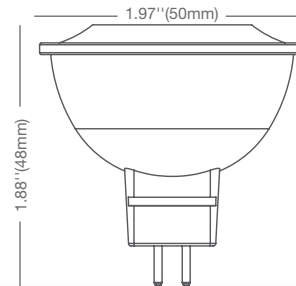

TM 21

SUITABLE FOR USE IN TOTALLY ENCLOSED FIXTURES

ILLUMINANCE & CANDELA DISTRIBUTION

6MR16DIM/827FL35/35W

6MR16DIM/830FL35/35W

- Base:** GU5.3
- Voltage:** 12V
- Dimmable:** Yes***
- PF:** 0.9
- Lifetime:** 25,000 hrs
- Weight:** 0.09lb. / 41g

SPECIFICATIONS

Model	Product	Power (W)	CCT	CRI (typ.)	Lumens	LPW	Beam Angle	CBCP (cd)
6MR16DIM/827FL35/35W	58285	6	Soft White 2700K	82	425	71	FL 35°	910
6MR16DIM/830FL35/35W	58286	6	Warm White 3000K	82	450	75	FL 35°	910