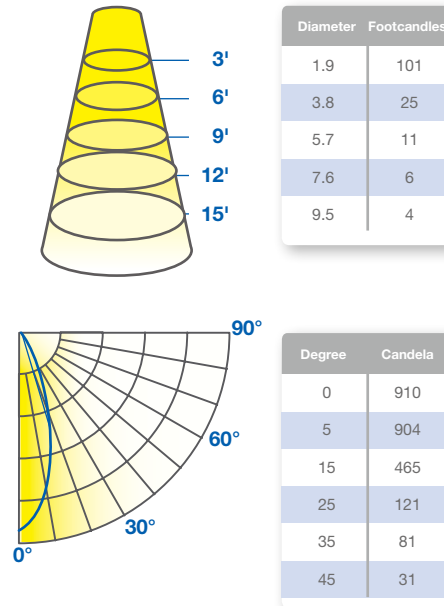

TM 21

SUITABLE FOR USE IN TOTALLY ENCLOSED FIXTURES

ILLUMINANCE & CANDELA DISTRIBUTION

6MR16DIM/827FL35/35W

6MR16DIM/830FL35/35W

- Base:** GU5.3
- Voltage:** 12V
- Dimmable:** Yes***
- PF:** 0.9
- Lifetime:** 25,000 hrs
- Weight:** 0.09lb. / 41g

SPECIFICATIONS

Model	Product	Power (W)	CCT	CRI (typ.)	Lumens	LPW	Beam Angle	CBCP (cd)
6MR16DIM/827FL35/35W	58285	6	Soft White 2700K	82	425	71	FL 35°	910
6MR16DIM/830FL35/35W	58286	6	Warm White 3000K	82	450	75	FL 35°	910