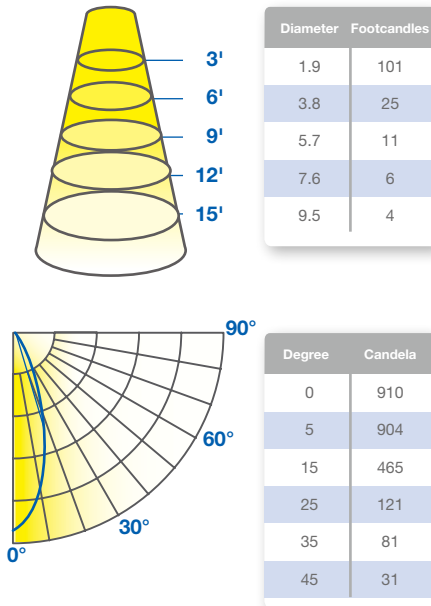

TM 21

SUITABLE FOR USE IN TOTALLY ENCLOSED FIXTURES

ILLUMINANCE & CANDELA DISTRIBUTION

6MR16DIM/827FL35/35W

6MR16DIM/830FL35/35W

- Base:** GU5.3
- Voltage:** 12V
- Dimmable:** Yes***
- PF:** 0.9
- Lifetime:** 25,000 hrs
- Weight:** 0.09lb. / 41g

SPECIFICATIONS

Model	Product	Power (W)	CCT	CRI (typ.)	Lumens	LPW	Beam Angle	CBCP (cd)
6MR16DIM/827FL35/35W	58285	6	Soft White 2700K	82	425	71	FL 35°	910
6MR16DIM/830FL35/35W	58286	6	Warm White 3000K	82	450	75	FL 35°	910