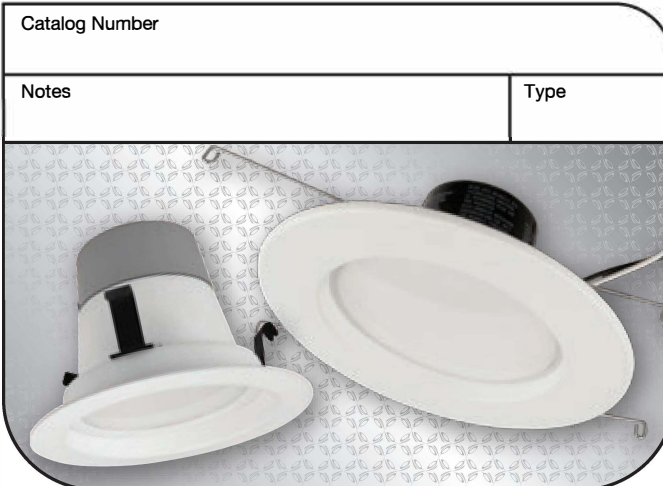

Specifications

	14W	11W	10W
Recessed Downlight Size:	5", 6"	5", 6"	4"
Input Line Voltage:	120 VAC	120 VAC	120 VAC
Input Power	14 W	11 W	10 W
Input Line Frequency	50/60HZ	50/60HZ	50/60HZ
Lamp Life (Rated)	35,000 hrs	35,000 hrs	35,000 hrs
Minimum Starting Temp	-20°C	-20°C	-20°C
Maximum Operating Temp	40°C	40°C	40°C

IC-rated for direct contact with insulation

Warranties and Certifications:	Item #	Description	Life Hours	Replacement	Voltage	Wattage	Lumens	LPW	CCT	CRI	Case Qty	
   5 YEAR WARRANTY * *Based on 12 hours usage per day	Downlight Retrofits compatible with 5/6" recessed cans											
	LED14DR5627K	LED 14W 5/6" Recessed Downlight - 2700K	35,000	120	120	14	1250	89.3	2700K	80	6	
	LED14DR5630K	LED 14W 5/6" Recessed Downlight - 3000K	35,000	120	120	14	1300	92.9	3000K	80	6	
	LED14DR5641K	LED 14W 5/6" Recessed Downlight - 4100K	35,000	120	120	14	1300	92.9	4100K	80	6	
	LED14DR5650K	LED 14W 5/6" Recessed Downlight - 5000K	35,000	120	120	14	1350	96.4	5000K	80	6	
	LED11DR5627K	LED 11W 5/6" Recessed Downlight - 2700K	35,000	85	120	11	800	72.7	2700K	80	6	
	LED11DR5630K	LED 11W 5/6" Recessed Downlight - 3000K	35,000	85	120	11	850	77.3	3000K	80	6	
	LED11DR5641K	LED 11W 5/6" Recessed Downlight - 4100K	35,000	85	120	11	900	81.8	4100K	80	6	
	LED11DR5650K	LED 11W 5/6" Recessed Downlight - 5000K	35,000	85	120	11	950	86.4	5000K	80	6	
	Downlight Retrofits compatible with 4" recessed cans											
	LED10DR427K	LED 10W 4" Recessed Downlight - 2700K	35,000	75	120	10	750	75.0	2700K	80	6	
	LED10DR430K	LED 10W 4" Recessed Downlight - 3000K	35,000	75	120	10	750	75.0	3000K	80	6	
	LED10DR435K	LED 10W 4" Recessed Downlight - 3500K	35,000	75	120	10	775	77.5	3500K	80	6	
	LED10DR441K	LED 10W 4" Recessed Downlight - 4100K	35,000	75	120	10	800	80.0	4100K	80	6	
	LED10DR450K	LED 10W 4" Recessed Downlight - 5000K	35,000	75	120	10	800	80.0	5000K	80	6	
	Accessory											
LDRACCGU24	GU24 Adapter