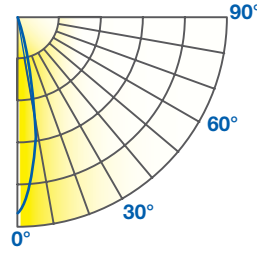

17PAR38DIM/930NF25

Diameter	Footcandles
1.3	833
2.7	208
4	93
5.3	52
6.7	33

17PAR38DIM/930FL40

Diameter	Footcandles
2.2	356
4.4	89
6.6	40
8.7	22
10.9	14

Degree	Candela
0	12500
5	7030
15	1004
25	227
35	122
45	96

Degree	Candela
0	7500
5	6509
15	1970
25	435
35	144
45	76

Degree	Candela
0	3200
5	3200
15	2012
25	557
35	188
45	104

For other CCT use the following multipliers: 2700K .97, 4000K 1.03

- Base:** E26
- Voltage:** 120V
- Dimmable:** Yes***
- PF:** 0.9
- Lifetime (L70):** 50,000 hrs
- Weight:** 0.60lb / 272g
0.76lb / 345g (SP15 models only)