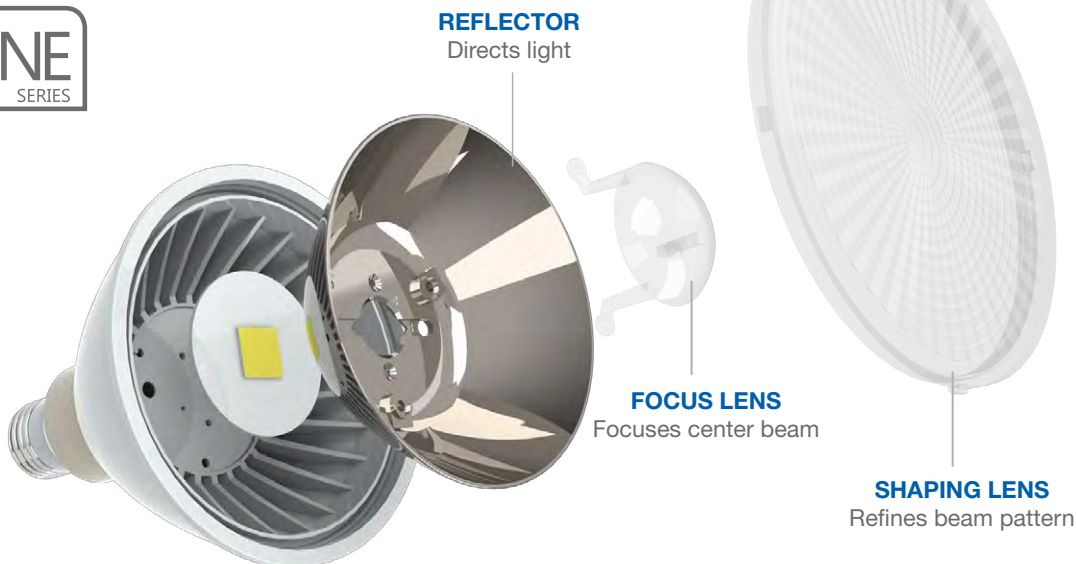

PAR38 17W DIM. TITANIUM CRI^{SP} LED SERIES

17W REPLACES

120W Hal.

80% Energy Savings

CRI^{SP}

\$340 Savings per lamp*

- Full-face REFINE optic and sleek design
- High efficacy 84 LPW in Warm White
- Exceptional color rendering CRI 90
- Richer reds and natural skin tones (R9 65, R13 90)
- Tight LED binning for consistent CCT across all lamps
- Suitable for use in totally enclosed fixtures

TM 21

PATENTED REFINE OPTIC

The innovative REFINE optic provides a high candela to lumen ratio, optimizing light usage for directional applications.

ILLUMINANCE & CANDELA DISTRIBUTION

17PAR38DIM/930SP15

Diameter	Footcandles
1.3	1389
2.7	347
4	154
5.3	87
6.7	56

Degree	Candela
0	7500
5	6509
15	1970
25	435
35	144
45	76

Degree	Candela
0	3200
5	3200
15	2012
25	557
35	188
45	104

For other CCT use the following multipliers: 2700K .97, 4000K 1.03

- Base:** E26
- Voltage:** 120V
- Dimmable:** Yes***
- PF:** 0.9
- Lifetime (L70):** 50,000 hrs
- Weight:** 0.60lb / 272g
0.76lb / 345g (SP15 models only)