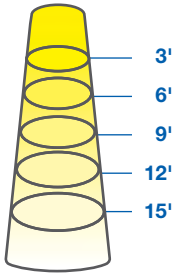

PAR38 17W DIM. TITANIUM CRI^{SP} LED SERIES

17W REPLACES

120W Hal.

80% Energy Savings

CRI^{SP}

\$340 Savings per lamp*

- Full-face REFINE optic and sleek design
- High efficacy 84 LPW in Warm White
- Exceptional color rendering CRI 90
- Richer reds and natural skin tones (R9 65, R13 90)
- Tight LED binning for consistent CCT across all lamps
- Suitable for use in totally enclosed fixtures

TM 21

PATENTED REFINE OPTIC

The innovative REFINE optic provides a high candela to lumen ratio, optimizing light usage for directional applications.

ILLUMINANCE & CANDELA DISTRIBUTION

17PAR38DIM/930SP15

Diameter	Footcandles
1.3	1389
2.7	347
4	154
5.3	87
6.7	56

17PAR38DIM/930NF25

Diameter	Footcandles
1.3	833
2.7	208
4	93
5.3	52
6.7	33

17PAR38DIM/930FL40

Diameter	Footcandles
2.2	356
4.4	89
6.6	40
8.7	22
10.9	14

Degree	Candela
0	12500
5	7030
15	1004
25	227
35	122
45	96

SPECIFICATIONS

Model	Product	Power (W)	CCT	CRI (typ.)	R9 / R13 (typ.)	Lumens	LPW	Beam Angle	CBCP (cd)
17PAR38DIM/927SP15	58149	17	Soft White 2700K	90	65 / 90	1150	68	SP 15°	12,200
17PAR38DIM/927NF25	58150	17	Soft White 2700K	90	65 / 90	1400	82	NF 25°	7300
17PAR38DIM/927FL40	58151	17	Soft White 2700K	90	65 / 90	1400	82	FL 40°	3100
17PAR38DIM/930SP15	58152	17	Warm White 3000K	90	65 / 90	1200	71	SP 15°	12,500
17PAR38DIM/930NF25	58153	17	Warm White 3000K	90	65 / 90	1430	84	NF 25°	7500
17PAR38DIM/930FL40	58154	17	Warm White 3000K	90	65 / 90	1430	84	FL 40°	3200
17PAR38DIM/940FL40	58157	17	Cool White 4000K	90	65 / 90	1450	85	FL 40°	3300
17PAR38DIM/930NF25/B •	97904	17	Warm White 3000K	90	65 / 90	1430	84	NF 25°	7500
17PAR38DIM/930FL40/B •	97905	17	Warm White 3000K	90	65 / 90	1430	84	FL 40°	3200