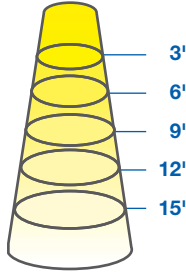

17PAR38DIM/930NF25

Diameter	Footcandles
1.3	833
2.7	208
4	93
5.3	52
6.7	33