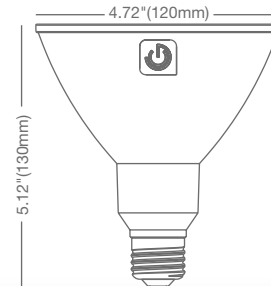

SPECIFICATIONS

Model	Product	Power (W)	CCT	CRI (typ.)	R9 / R13 (typ.)	Lumens	LPW	Beam Angle	CBCP (cd)
17PAR38DIM/927SP15	58149	17	Soft White 2700K	90	65 / 90	1150	68	SP 15°	12,200
17PAR38DIM/927NF25	58150	17	Soft White 2700K	90	65 / 90	1400	82	NF 25°	7300
17PAR38DIM/927FL40	58151	17	Soft White 2700K	90	65 / 90	1400	82	FL 40°	3100
17PAR38DIM/930SP15	58152	17	Warm White 3000K	90	65 / 90	1200	71	SP 15°	12,500
17PAR38DIM/930NF25	58153	17	Warm White 3000K	90	65 / 90	1430	84	NF 25°	7500
17PAR38DIM/930FL40	58154	17	Warm White 3000K	90	65 / 90	1430	84	FL 40°	3200
17PAR38DIM/940FL40	58157	17	Cool White 4000K	90	65 / 90	1450	85	FL 40°	3300
17PAR38DIM/930NF25/B •	97904	17	Warm White 3000K	90	65 / 90	1430	84	NF 25°	7500
17PAR38DIM/930FL40/B •	97905	17	Warm White 3000K	90	65 / 90	1430	84	FL 40°	3200

• Black finish

* Savings per lamp based on $0.11 / kw energy cost, 12 hrs / day lamp usage, $8 halogen with 1500-hr lifetime, $25 LED with 50,000-hr lifetime

** Suitable for use in totally enclosed fixtures

*** List of tested dimmer switches available on website

**** Not for use where directly exposed to weather or water