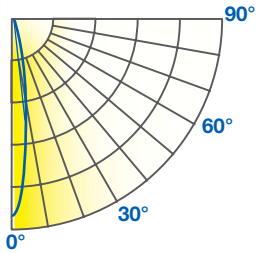

Degree	Candela
0	12500
5	7030
15	1004
25	227
35	122
45	96