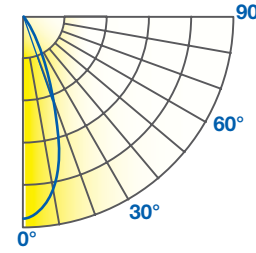

17PAR38DIM/930NF25

Diameter	Footcandles
1.3	833
2.7	208
4	93
5.3	52
6.7	33

17PAR38DIM/930FL40

Diameter	Footcandles
2.2	356
4.4	89
6.6	40
8.7	22
10.9	14

Degree	Candela
0	12500
5	7030
15	1004
25	227
35	122
45	96

Degree	Candela
0	7500
5	6509
15	1970
25	435
35	144
45	76

Degree	Candela
0	3200
5	3200
15	2012
25	557
35	188
45	104

For other CCT use the following multipliers: 2700K .97, 4000K 1.03

- Base:** E26
- Voltage:** 120V
- Dimmable:** Yes***
- PF:** 0.9
- Lifetime (L70):** 50,000 hrs
- Weight:** 0.60lb / 272g
0.76lb / 345g (SP15 models only)