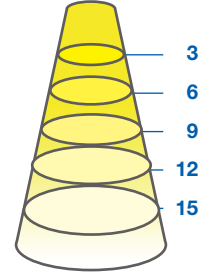

17PAR38DIM/930FL40

Diameter	Footcandles
2.2	356
4.4	89
6.6	40
8.7	22
10.9	14