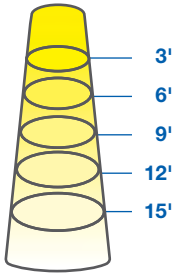

ILLUMINANCE & CANDELA DISTRIBUTION

17PAR38DIM/930SP15

Diameter	Footcandles
1.3	1389
2.7	347
4	154
5.3	87
6.7	56