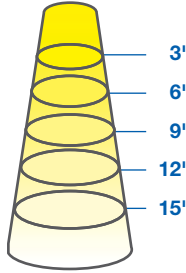

# PAR38 17W DIM. TITANIUM CRI<sup>SP</sup> LED SERIES

17W REPLACES

**120W Hal.**

80% Energy Savings

**CRI<sup>SP</sup>**

**\$340** Savings per lamp\*

- Full-face REFINE optic and sleek design
- High efficacy 84 LPW in Warm White
- Exceptional color rendering CRI 90
- Richer reds and natural skin tones (R9 65, R13 90)
- Tight LED binning for consistent CCT across all lamps
- Suitable for use in totally enclosed fixtures

## ILLUMINANCE & CANDELA DISTRIBUTION

17PAR38DIM/930SP15

Diameter	Footcandles
1.3	1389
2.7	347
4	154
5.3	87
6.7	56

17PAR38DIM/930NF25

Diameter	Footcandles
1.3	833
2.7	208
4	93
5.3	52
6.7	33

17PAR38DIM/930FL40

Diameter	Footcandles
2.2	356
4.4	89
6.6	40
8.7	22
10.9	14

Degree	Candela
0	12500
5	7030
15	1004
25	227
35	122
45	96

Degree	Candela
0	7500
5	6509
15	1970
25	435
35	144
45	76

Degree	Candela
0	3200
5	3200
15	2012
25	557
35	188
45	104

## SPECIFICATIONS

Model	Product	Power (W)	CCT	CRI (typ.)	R9 / R13 (typ.)	Lumens	LPW	Beam Angle	CBCP (cd)
17PAR38DIM/927SP15	58149	17	Soft White 2700K	90	65 / 90	1150	68	SP 15°	12,200
17PAR38DIM/927NF25	58150	17	Soft White 2700K	90	65 / 90	1400	82	NF 25°	7300
17PAR38DIM/927FL40	58151	17	Soft White 2700K	90	65 / 90	1400	82	FL 40°	3100
17PAR38DIM/930SP15	58152	17	Warm White 3000K	90	65 / 90	1200	71	SP 15°	12,500
17PAR38DIM/930NF25	58153	17	Warm White 3000K	90	65 / 90	1430	84	NF 25°	7500
17PAR38DIM/930FL40	58154	17	Warm White 3000K	90	65 / 90	1430	84	FL 40°	3200
17PAR38DIM/940FL40	58157	17	Cool White 4000K	90	65 / 90	1450	85	FL 40°	3300
17PAR38DIM/930NF25/B •	97904	17	Warm White 3000K	90	65 / 90	1430	84	NF 25°	7500
17PAR38DIM/930FL40/B •	97905	17	Warm White 3000K	90	65 / 90	1430	84	FL 40°	3200