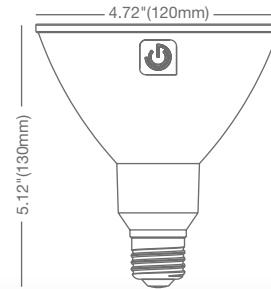

SPECIFICATIONS

Model	Product	Power (W)	CCT	CRI (typ.)	R9 / R13 (typ.)	Lumens	LPW	Beam Angle	CBCP (cd)
17PAR38DIM/927SP15	58149	17	Soft White 2700K	90	65 / 90	1150	68	SP 15°	12,200
17PAR38DIM/927NF25	58150	17	Soft White 2700K	90	65 / 90	1400	82	NF 25°	7300
17PAR38DIM/927FL40	58151	17	Soft White 2700K	90	65 / 90	1400	82	FL 40°	3100
17PAR38DIM/930SP15	58152	17	Warm White 3000K	90	65 / 90	1200	71	SP 15°	12,500
17PAR38DIM/930NF25	58153	17	Warm White 3000K	90	65 / 90	1430	84	NF 25°	7500
17PAR38DIM/930FL40	58154	17	Warm White 3000K	90	65 / 90	1430	84	FL 40°	3200
17PAR38DIM/940FL40	58157	17	Cool White 4000K	90	65 / 90	1450	85	FL 40°	3300
17PAR38DIM/930NF25/B •	97904	17	Warm White 3000K	90	65 / 90	1430	84	NF 25°	7500
17PAR38DIM/930FL40/B •	97905	17	Warm White 3000K	90	65 / 90	1430	84	FL 40°	3200

• Black finish

* Savings per lamp based on $0.11 / kw energy cost, 12 hrs / day lamp usage, $8 halogen with 1500-hr lifetime, $25 LED with 50,000-hr lifetime

** Suitable for use in totally enclosed fixtures

*** List of tested dimmer switches available on website

**** Not for use where directly exposed to weather or water