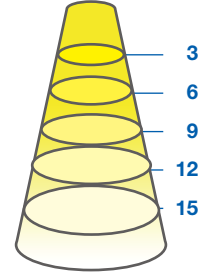

## ILLUMINANCE & CANDELA DISTRIBUTION

17PAR38DIM/930SP15

Diameter	Footcandles
1.3	1389
2.7	347
4	154
5.3	87
6.7	56

17PAR38DIM/930NF25

Diameter	Footcandles
1.3	833
2.7	208
4	93
5.3	52
6.7	33

17PAR38DIM/930FL40

Diameter	Footcandles
2.2	356
4.4	89
6.6	40
8.7	22
10.9	14

Degree	Candela
0	12500
5	7030
15	1004
25	227
35	122
45	96

Degree	Candela
0	7500
5	6509
15	1970
25	435
35	144
45	76

Degree	Candela
0	3200
5	3200
15	2012
25	557
35	188
45	104

## SPECIFICATIONS

Model	Product	Power (W)	CCT	CRI (typ.)	R9 / R13 (typ.)	Lumens	LPW	Beam Angle	CBCP (cd)
17PAR38DIM/927SP15	58149	17	Soft White 2700K	90	65 / 90	1150	68	SP 15°	12,200
17PAR38DIM/927NF25	58150	17	Soft White 2700K	90	65 / 90	1400	82	NF 25°	7300
17PAR38DIM/927FL40	58151	17	Soft White 2700K	90	65 / 90	1400	82	FL 40°	3100
17PAR38DIM/930SP15	58152	17	Warm White 3000K	90	65 / 90	1200	71	SP 15°	12,500
17PAR38DIM/930NF25	58153	17	Warm White 3000K	90	65 / 90	1430	84	NF 25°	7500
17PAR38DIM/930FL40	58154	17	Warm White 3000K	90	65 / 90	1430	84	FL 40°	3200
17PAR38DIM/940FL40	58157	17	Cool White 4000K	90	65 / 90	1450	85	FL 40°	3300
17PAR38DIM/930NF25/B •	97904	17	Warm White 3000K	90	65 / 90	1430	84	NF 25°	7500
17PAR38DIM/930FL40/B •	97905	17	Warm White 3000K	90	65 / 90	1430	84	FL 40°	3200