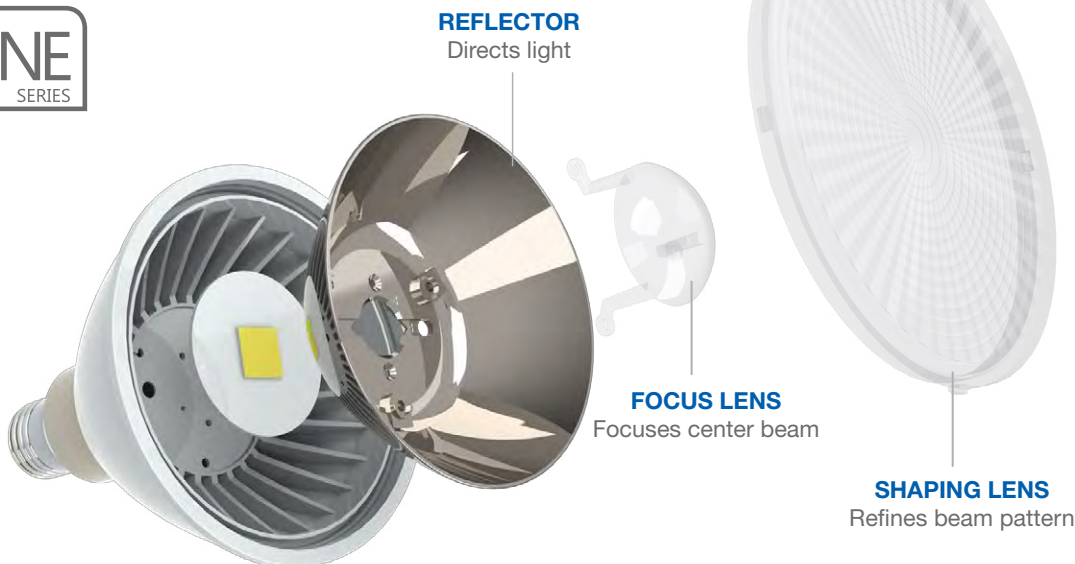

# PAR38 17W DIM. TITANIUM CRI<sup>SP</sup> LED SERIES

17W REPLACES

**120W Hal.**

80% Energy Savings

**CRI<sup>SP</sup>**

**\$340** Savings per lamp\*

- Full-face REFINE optic and sleek design
- High efficacy 84 LPW in Warm White
- Exceptional color rendering CRI 90
- Richer reds and natural skin tones (R9 65, R13 90)
- Tight LED binning for consistent CCT across all lamps
- Suitable for use in totally enclosed fixtures

## PATENTED REFINE OPTIC

The innovative REFINE optic provides a high candela to lumen ratio, optimizing light usage for directional applications.