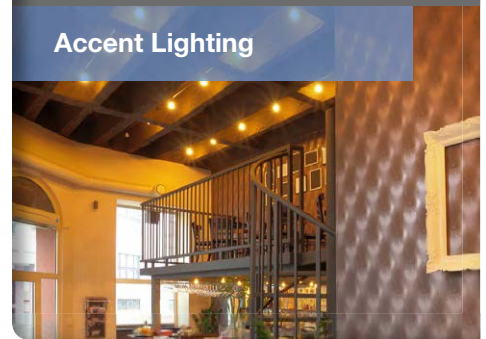

Accent Lighting

SPECIFICATIONS

Product Model	58001 6.5R20DIM/8CCTD
Type	R20
Base	E26
Power (W)	6.5
Voltage - Frequency	120V 60Hz
Color Temp. (ANSI)	Amber White-Soft White 2200K-2700K
CRI (Ra) (typ.)	82
Typical lumens (lm)	500
Efficacy (LPW)	77
Beam Angle	110°
Dimmable	Yes***
Power Factor	0.9
Rated Lifetime - L70 (hrs.)	25,000
Dia. x MOL	2.48"x3.86" (63x98mm)
Weight (lb. / g)	0.13lb. / 59g

* Savings per lamp based on $0.11 / kw energy cost, 12 hrs / day lamp usage, $2 incandescent with 1000-hr lifetime, $18 LED with 25,000-hr lifetime

** Suitable for use in totally enclosed fixtures

*** List of tested dimmer switches available on website

**** Suitable for damp locations. Not for use where directly exposed to weather or water

Ref.:# DS166-R20-6.5W-WARM-DIM-250117