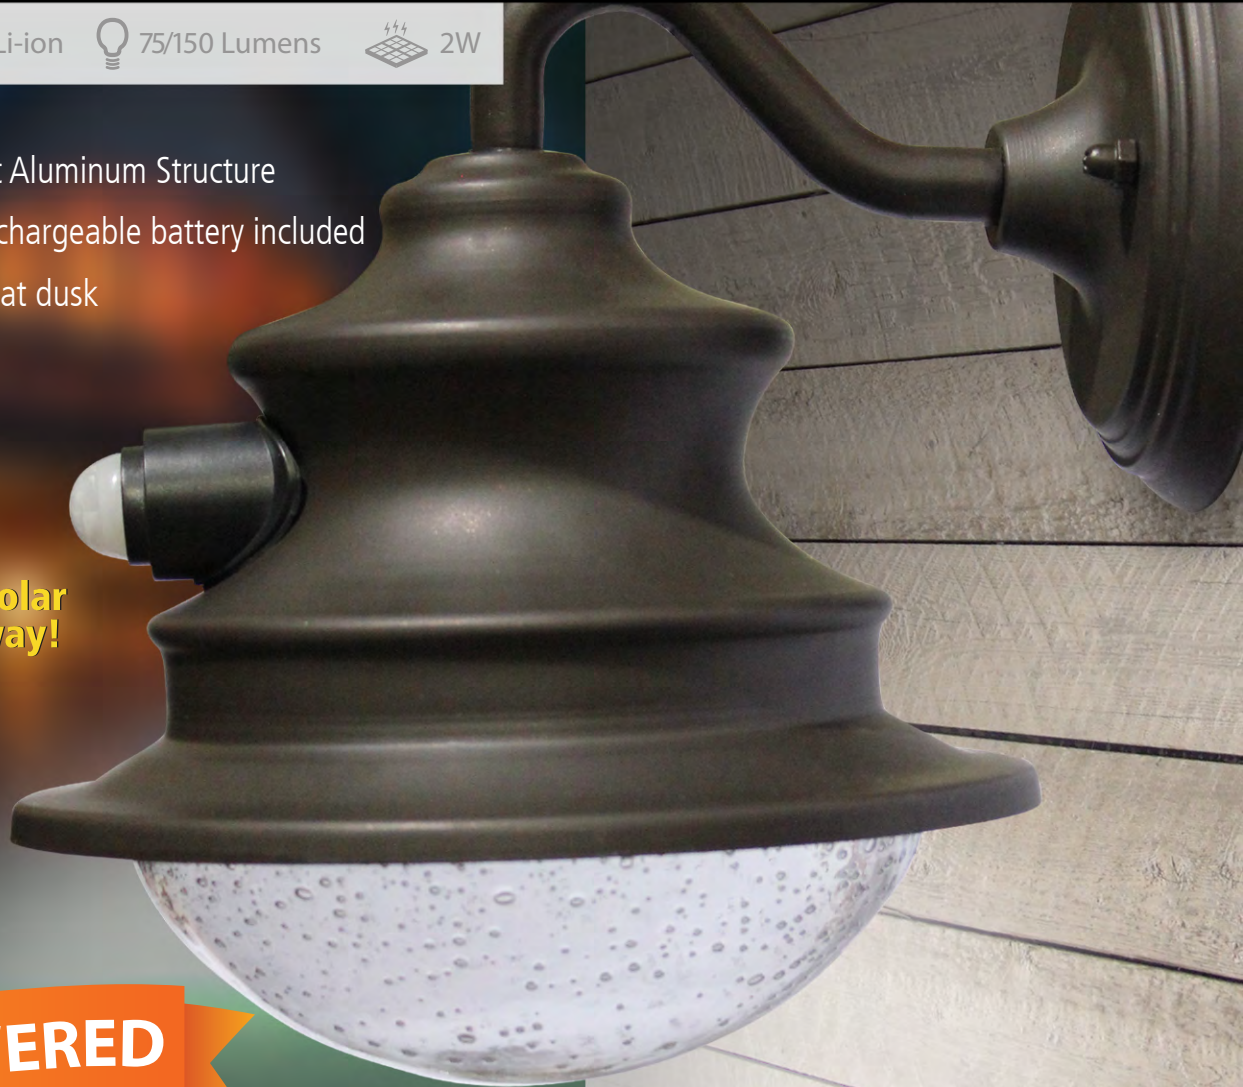

SOLAR

BARN LIGHT

with or without **MOTION SENSOR**

Light up the entrance to your house or building with ease!

🕒 8-10 hours 🔋 Li-ion 💡 75/150 Lumens ☀️ 2W

- Weather Resistant Cast Aluminum Structure
- Efficient Lithium-ion rechargeable battery included
- Turns on automatically at dusk
- Round Bubble Glass

Place the remote solar panel up to 8 ft away!

SOLAR POWERED

Model #	Part # (black)	LED Color	Dimensions (in)	Pkg Qty	Pkg Wgt (lbs)	Pkg Size (in)	UPC
GS-122PIR	122PIR01	White	12 x 10 x 9.5	1	5	13 x 11 x 13	853153005053
GS-122	122001	White	12 x 10 x 9.5	1	5	13 x 11 x 13	853153005046