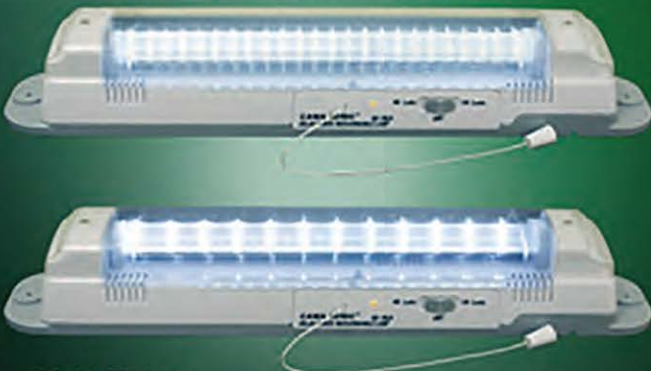

Light My Shed™ III

SOLAR LIGHTING SOLUTION FOR YOUR SHED

Adjustable Solar Panel

48/24 White LEDs

Light Fixture

GS-16LD

New version now with 48 LEDs

- Two switch position 48 or 24 LED bulbs
- Maintenance free
- No electrical wiring needed
- Low voltage provides safe use and installation
- Solar lighting for all structures
- Light burns up to 2 Hours with full charge
- Built in night Light to find switch easily
- Super efficient monocrystal Solar panel
- Power of solar panel: 1.5 Watt at full sun
- Light source: 48/24 Super bright LEDs
- Type of battery: 4xAA 1.2V 1200mA rechargeable battery

Compass

Part #	Bulb Type	Package QTY	Package Weight (lbs)		Packages in MC	M.C. Size inch	M.C. Weight (lbs)		LPC #
			1LW	G.W.			NW.	GW.	
16301	LED	1	3.22	5.38	3	25.25x20x7.5	11.68	18.74	185455000995

US PATENT 0543,500