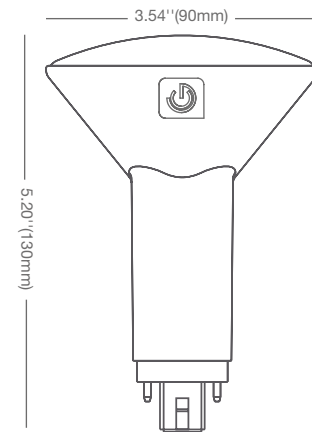

Base: G24q & GX24q (4-pin CFL)
Voltage: Ballast compatible 120-277V
Dimmable: Yes
PF: 0.9
Lifetime (L70): 50,000 hrs
Weight: 0.20lb / 91g