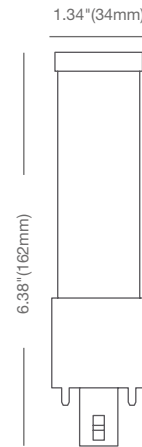

### Adjustable Base

This PL H lamp features a base that can be rotated 310° to fit any socket configuration. After installation simply rotate the lamp to achieve maximum light output.

## SPECIFICATIONS

Model	Product	Power (W)	CCT	CRI (typ.)	Lumens	LPW	Beam Angle
8.5PLH/827/DIR	28366	8.5	Soft White 2700K	82	870	102	110°
8.5PLH/830/DIR	28367	8.5	Warm White 3000K	82	950	112	110°
8.5PLH/835/DIR	28368	8.5	Neutral White 3500K	82	950	112	110°
<b>8.5PLH/840/DIR</b>	<b>28369</b>	<b>8.5</b>	<b>Cool White 4000K</b>	<b>82</b>	<b>1020</b>	<b>120</b>	<b>110°</b>