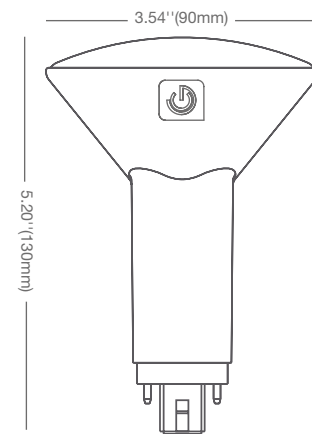

Ballast Type	Lumens	Bare Lamp
13W	590	5W
18W	820	6W
26W	1020	9.5W

Innovative Round Design - Patent Pending

GREEN CREATIVE PL V LED Lamp

Other PL V LED Lamp

The PL V lamp features a patent pending fully round design. Compared to other square shaped PL vertical lamps, the GREEN CREATIVE PL V improves the overall light output and aesthetics of the fixture.

PL V 9.5W DIR TITANIUM LED SERIES

APPLICATIONS

Retail

Hospitality

Office

Base: G24q & GX24q (4-pin CFL)
Voltage: Ballast compatible 120-277V
Dimmable: Yes
PF: 0.9
Lifetime (L70): 50,000 hrs
Weight: 0.20lb / 91g

SPECIFICATIONS

Model	Product	Power (W)	CCT	CRI (typ.)	Lumens	LPW	Beam Angle
9.5PLV/827/DIR	28374	9.5	Soft White 2700K	82	950	100	120°
9.5PLV/830/DIR	28375	9.5	Warm White 3000K	82	1000	105	120°
9.5PLV/835/DIR	28376	9.5	Neutral White 3500K	82	1000	105	120°
9.5PLV/840/DIR	28377	9.5	Cool White 4000K	82	1020	107	120°