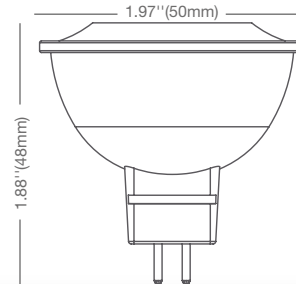

TM 21

SUITABLE FOR USE IN TOTALLY ENCLOSED FIXTURES

ILLUMINANCE & CANDELA DISTRIBUTION

6MR16DIM/827FL35/35W

6MR16DIM/830FL35/35W

- Base:** GU5.3
- Voltage:** 12V
- Dimmable:** Yes***
- PF:** 0.9
- Lifetime:** 25,000 hrs
- Weight:** 0.09lb. / 41g

SPECIFICATIONS

Model	Product	Power (W)	CCT	CRI (typ.)	Lumens	LPW	Beam Angle	CBCP (cd)
6MR16DIM/827FL35/35W	58285	6	Soft White 2700K	82	425	71	FL 35°	910
6MR16DIM/830FL35/35W	58286	6	Warm White 3000K	82	450	75	FL 35°	910