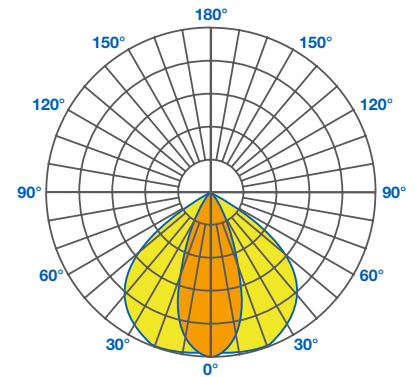

## LIGHT DISTRIBUTION

### PRISMATIC (GP)

Application: Open floor at low to medium mounting heights  
Beam Distribution: 100°

### AISLE (AL)

Application: Aisle or rack at low to high mounting heights  
Beam Distribution: 90° (0° viewing angle)  
45° (90° viewing angle)