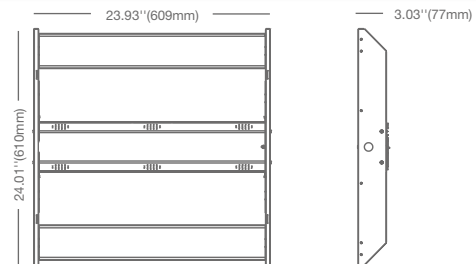

SPECIFICATIONS

Model	Product	Power (W)	CCT	CRI (typ.)	Lumens	LPW	Distribution	Dim	DLC
95HABY/840/GP	58197	95	Cool White 4000K	82	11,800	125	100°	Yes	Standard
95HABY/840/ME	58198	95	Cool White 4000K	82	13,100	138	80°	Yes	Premium
95HABY/840/AL	58200	95	Cool White 4000K	82	13,100	138	45°/90°	Yes	Premium
95HABY/850/GP	58202	95	Day White 5000K	82	11,900	125	100°	Yes	Standard
95HABY/850/ME	58203	95	Day White 5000K	82	13,200	139	80°	Yes	Premium
95HABY/850/AL	58205	95	Day White 5000K	82	13,200	139	45°/90°	Yes	Premium

* Select 347V for the Voltage option under Product Ordering Information

** Suitable for damp locations. Not for use where directly exposed to weather or water