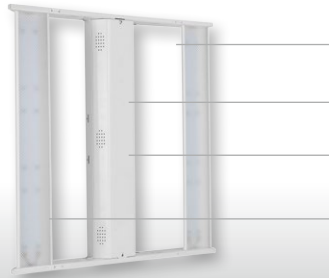

# HIGH BAY 95W TITANIUM LED SERIES

PRO

Prismatic Optic (GP) comes standard

Medium Optic (ME) option

Aisle Optic (AL) option

- 2x2' compact form factor with flicker-free driver
- Prismatic, medium & aisle beam distributions available
- Suspended or pendant mount installation
- 120-277V circuit and 0-10V dimming control compatible
- Exceptional efficacy 139 LPW
- Extra long 100,000 hour lifetime

### Compact Design

The 95W HIGH BAY comes in a 2x2' form factor and is available in three different beam distributions. This low glare and flicker-free luminaire is suitable for replacing HID and fluorescent low and high bays at mounting heights between 15-25'.