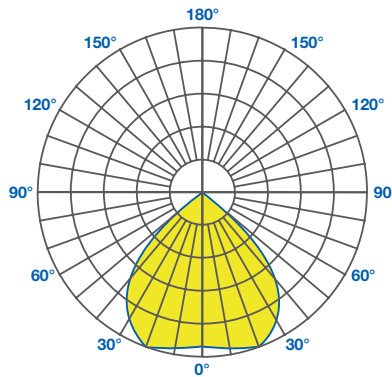

MEDIUM (ME)

Application: Open floor at medium to high mounting heights
Beam Distribution: 80°