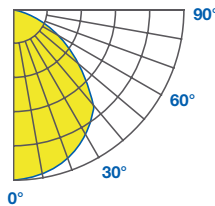

LIGHT DISTRIBUTION

PRISMATIC (GP)

Application: Open floor at low to medium mounting heights
Beam Distribution: 100°

MEDIUM (ME)

Application: Open floor at medium to high mounting heights
Beam Distribution: 80°

AISLE (AL)

Application: Aisle or rack at low to high mounting heights
Beam Distribution: 90° (0° viewing angle)
45° (90° viewing angle)

95HBAY/850/GP

Luminaire Lumens	12,067
Total Luminaire Efficiency	100%
Luminaire Efficacy	125
Total Luminaire Watts	96.46

Zonal Distribution

Zone	Lumens	%Luminaire
0-20	1963.78	16.3
0-30	4134.4	34.3
0-40	6610.16	54.8
0-60	10,481.59	86.9
0-80	11,938.49	98.9
0-90	12,057.29	99.9

Voltage:	120-277V, 347-480V*
Dimmable:	0-10V
PF:	0.9
Temp. Rating:	-22°F/-30°C - 131°F/55°C
Lifetime:	100,000 hrs
Weight:	11lbs. / 5kg

SPECIFICATIONS

Model	Product	Power (W)	CCT	CRI (typ.)	Lumens	LPW	Distribution	Dim	DLC
95HABY/840/GP	58197	95	Cool White 4000K	82	11,800	125	100°	Yes	Standard
95HABY/840/ME	58198	95	Cool White 4000K	82	13,100	138	80°	Yes	Premium
95HABY/840/AL	58200	95	Cool White 4000K	82	13,100	138	45°/90°	Yes	Premium
95HABY/850/GP	58202	95	Day White 5000K	82	11,900	125	100°	Yes	Standard
95HABY/850/ME	58203	95	Day White 5000K	82	13,200	139	80°	Yes	Premium
95HABY/850/AL	58205	95	Day White 5000K	82	13,200	139	45°/90°	Yes	Premium

* Select 347V for the Voltage option under Product Ordering Information

** Suitable for damp locations. Not for use where directly exposed to weather or water