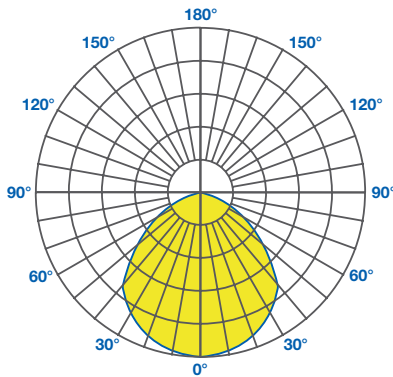

## LIGHT DISTRIBUTION

### PRISMATIC (GP)

Application: Open floor at low to medium mounting heights  
Beam Distribution: 100°