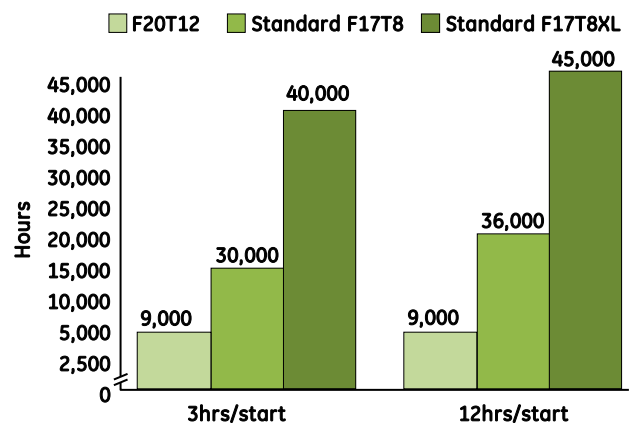

Long Life

- 40,000 hours for 3hrs/start cycle
- 45,000 hours for 12hrs/start cycle
- 344% longer life than standard F20 T12 lamp operating on 3hr/start cycle

Reduced Mercury

- Ecolux® low mercury products pass Federal TCLP tests

Energy Savings*

Save over \$20 a year or \$195 over the life of the lamp compared to F20T12!

Programmed Start Life Ratings

*Energy saving based on 4-lamp system life rating, programmed start ballasts \$0.11 kWh energy cost, group relamp cycle @ 70% rated life, and 4,100 annual burn hours.