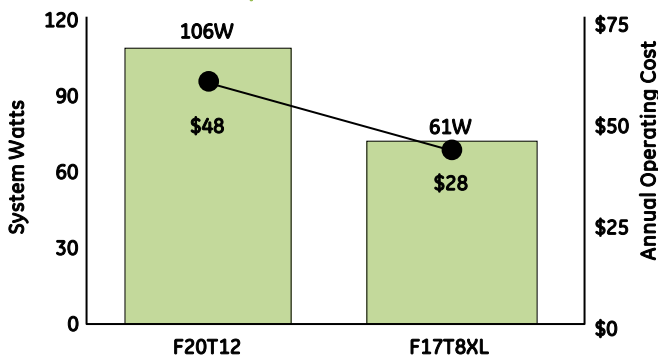

Energy Savings*

Save over $20 a year or $195 over the life of the lamp compared to F20T12!