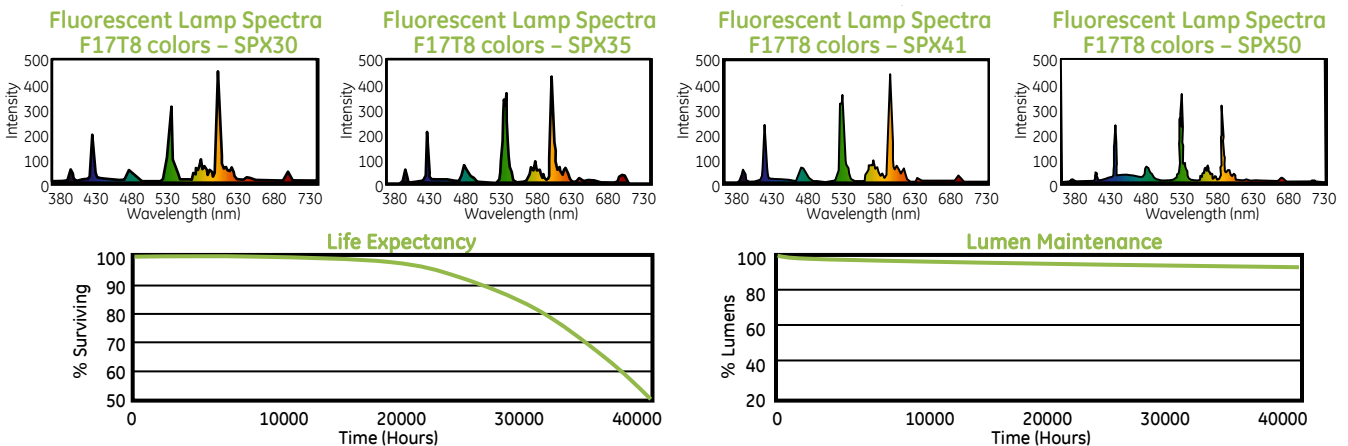

*Operating hours on 3hr/start cycle on Programmed Start Ballast

System Information using F17T8/XL/SPX41/ECO

Ballast	Ballast Product Code	Ballast Description	# of Lamps	Line Volts	System Watts	System Ballast Factor	Ballast Efficacy Factor	Min. Starting Temp (°F/°C)	System Initial Lumens	System Mean Lumens	Initial System LPW	Lamp Warranty with GE System	Ballast Warranty
UltraMax®	72266	GE232MAX-N/Ultra	2	277	32	.92	2.88	-22° / -30°	2,484	2,355	77	30 Months	5 Years
	78627	GE432MAX-N/Ultra	4	277	60	.87	1.45	-22° / -30°	4,698	4,454	78	30 Months	5 Years
UltraStart®	96714	GE232MVPS-N/Ultra	2	277	33	.91	2.76	0° / -18°	2,457	2,329	74	36 Months	5 Years
	96716	GE432MVPS-N/Ultra	4	277	61	.89	1.46	0° / -18°	4,806	4,556	78	36 Months	5 Years

Information provided is subject to change without notice. Please verify all details with GE. All values are design or typical values when measured under laboratory conditions, and GE makes no warranty or guarantee, express or implied, that such performance will be obtained under end-use conditions.