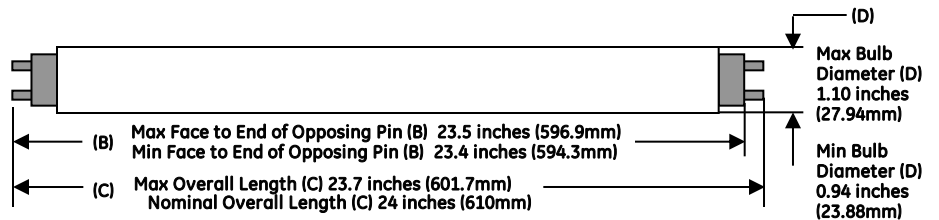

2' T8 Starcoat® Ecolux® Lamp Specs

Lamp Characteristics – F17T8/XL/SPX41/ECO Product Code 15484

Nominal Lamp Watts (W)	17
Nominal Lamp Voltage (V)	---
Bulb Designation	T8
Bulb Material	Soda Lime
Base Type	Medium Bi-Pin (G13)
TCLP Compliant	Yes
LEED – EB MR Credit	57 picograms Hg per mean lumen hour

Products						Instant Start (IS)		Programmed Rapid Start (PRS)				IS/PRS System Warranty*	
2' T8 Starcoat® Ecolux® Product Code	Description	Case Qty.	Nominal Lamp Watts (W)	Initial Lumens	Mean Lumens	Initial Nominal Efficacy (Lumens/Watt)	Rated Life (3hr/Start)	Rated Life (12hr/Start)	Rated Life (3hr/Start)	Rated Life (12hr/Start)	Color Temp (K)	CRI	(months)*
45741	F17T8/SP30/ECO	24	17	1,325	1,260	78	15,000	20,000	30,000	36,000	3000	78	--
45743	F17T8/SP35/ECO	24	17	1,325	1,260	78	15,000	20,000	30,000	36,000	3500	78	--
45748	F17T8/SP41/ECO	24	17	1,325	1,260	78	15,000	20,000	30,000	36,000	4100	78	--
45742	F17T8/SPX30/ECO	24	17	1,350	1,280	79	15,000	20,000	30,000	36,000	3000	85	--
45747	F17T8/SPX35/ECO	24	17	1,350	1,280	79	15,000	20,000	30,000	36,000	3500	85	--
45749	F17T8/SPX41/ECO	24	17	1,350	1,280	79	15,000	20,000	30,000	36,000	4100	85	--
15476	F17T8/XL/SP30/ECO	24	17	1,325	1,260	78	18,000	24,000	40,000	45,000	3000	78	30/36
15479	F17T8/XL/SP35/ECO	24	17	1,325	1,260	78	18,000	24,000	40,000	45,000	3500	78	30/36
15480	F17T8/XL/SP41/ECO	24	17	1,325	1,260	78	18,000	24,000	40,000	45,000	4100	78	30/36
15481	F17T8/XL/SPX30/ECO	24	17	1,350	1,280	79	18,000	24,000	40,000	45,000	3000	85	30/36
15483	F17T8/XL/SPX35/ECO	24	17	1,350	1,280	79	18,000	24,000	40,000	45,000	3500	85	30/36
15484	F17T8/XL/SPX41/ECO	24	17	1,350	1,280	79	18,000	24,000	40,000	45,000	4100	85	30/36
10415	F17T8/XL/SPX50/ECO	24	17	1,300	1,235	76	18,000	24,000	40,000	45,000	5000	82	30/36
16092	F17T8/XL/SPX65/ECO	24	17	1,250	1,125	74	18,000	24,000	40,000	45,000	6500	78	30/36
With covRguard®													
47417	F17T8SP30ECOCVG	24	17	1,280	1,220	75	15,000	20,000	30,000	36,000	3000	78	--
15974	F17T8SP35ECOCVG	24	17	1,280	1,220	75	15,000	20,000	30,000	36,000	3500	78	--
15977	F17T8SP41ECOCVG	24	17	1,280	1,220	75	15,000	20,000	30,000	36,000	4100	78	--
11836	F17T8/SPX30/ECO CVG	24	17	1,310	1,242	77	15,000	20,000	30,000	36,000	3000	85	--
15975	F17T8/SPX35/ECO CVG	24	17	1,310	1,242	77	15,000	20,000	30,000	36,000	3500	85	--
15976	F17T8/SPX41/ECO CVG	24	17	1,310	1,242	77	15,000	20,000	30,000	36,000	4100	85	--
28885	F17T8/XL/SPX50/ECO CVG	24	17	1,260	1,200	74	18,000	24,000	40,000	45,000	5000	82	30/36