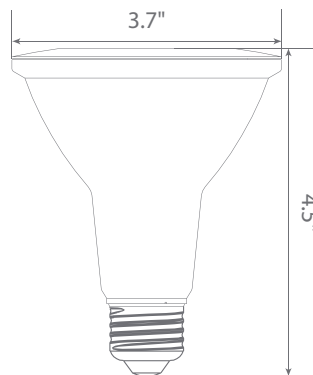

**Estimated Energy Cost:** \$1.44 per year

\*Note: Design, features and specifications subject to change without notice. Some features may not be available on all models.

Available only as a twin-pack.  
(EP30-4000cecw-2 contains 2 LED Bulbs.)

### Product Dimensions