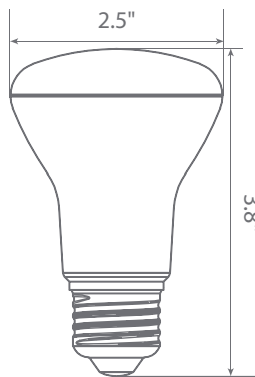

## Specifications

Input Power	Input Voltage	Lumen Output	Beam Angle	Center Beam	CCT
7 W	120V/60Hz	525 lm	105°	195	3000 K
CRI	Luminous Efficacy	Power Factor	Input Current	Base/Cap	Lamp Lifespan
90	75 lm/W	0.9	0.05 A	E26	25,000 Hrs.

### Product Dimensions