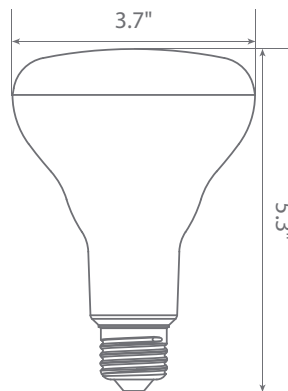

Product Dimensions