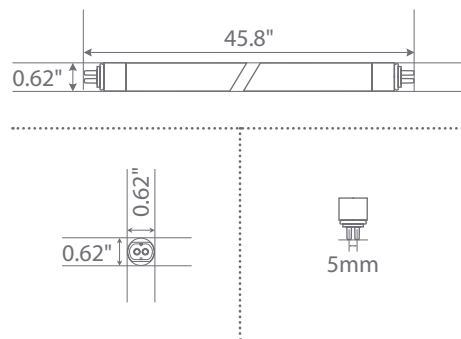

Product Dimensions