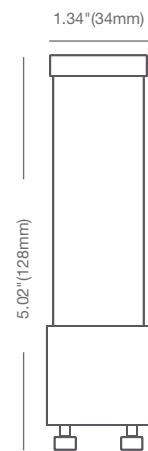

### Adjustable Base

This PL H lamp features a base that can be rotated 310° to fit any socket configuration. After installation simply rotate the lamp to achieve maximum light output.

## SPECIFICATIONS\*

Model	Product	Power (W)	CCT	CRI (typ.)	Lumens	LPW	Beam Angle
6PLH/830/BYP/GU24	57928	6	Halogen White 3000K	80	550	92	110°
6PLH/835/BYP/GU24	57929	6	Halogen White 3500K	80	550	92	110°
6PLH/840/BYP/GU24	57930	6	Cool White 4000K	80	560	93	110°