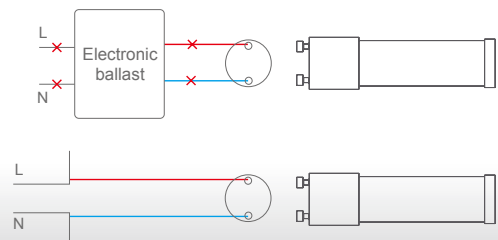

### BYPass Installation

This PL H lamp requires bypassing the ballast during installation and runs directly off line voltage to eliminate compatibility problems, incidental power loss, lifetime issues, and maintenance costs associated with ballasts.

### Adjustable Base

This PL H lamp features a base that can be rotated 310° to fit any socket configuration. After installation simply rotate the lamp to achieve maximum light output.