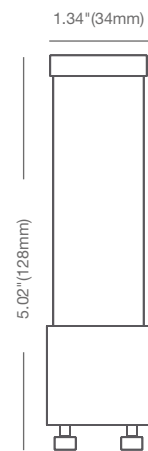

Adjustable Base

This PL H lamp features a base that can be rotated 310° to fit any socket configuration. After installation simply rotate the lamp to achieve maximum light output.

PL H 6W BYP GU24 TITANIUM LED SERIES

APPLICATIONS

Retail

Hospitality

Office

Ref.#: DS159-PLH-6W-BYP-GU24

Base: GU24
Voltage: 120-277V
Dimmable: No
PF: 0.9
Lifetime: 50,000 hrs
Weight: 0.15lb / 68g

SPECIFICATIONS*

Model	Product	Power (W)	CCT	CRI (typ.)	Lumens	LPW	Beam Angle
6PLH/830/BYP/GU24	57928	6	Halogen White 3000K	80	550	92	110°
6PLH/835/BYP/GU24	57929	6	Halogen White 3500K	80	550	92	110°
6PLH/840/BYP/GU24	57930	6	Cool White 4000K	80	560	93	110°