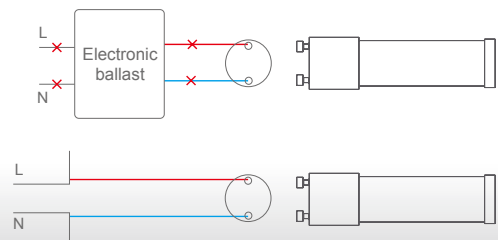

PL PRODUCT FEATURES

BYPass Installation

This PL H lamp requires bypassing the ballast during installation and runs directly off line voltage to eliminate compatibility problems, incidental power loss, lifetime issues, and maintenance costs associated with ballasts.

Adjustable Base

This PL H lamp features a base that can be rotated 310° to fit any socket configuration. After installation simply rotate the lamp to achieve maximum light output.

PL H 6W BYP GU24 TITANIUM LED SERIES