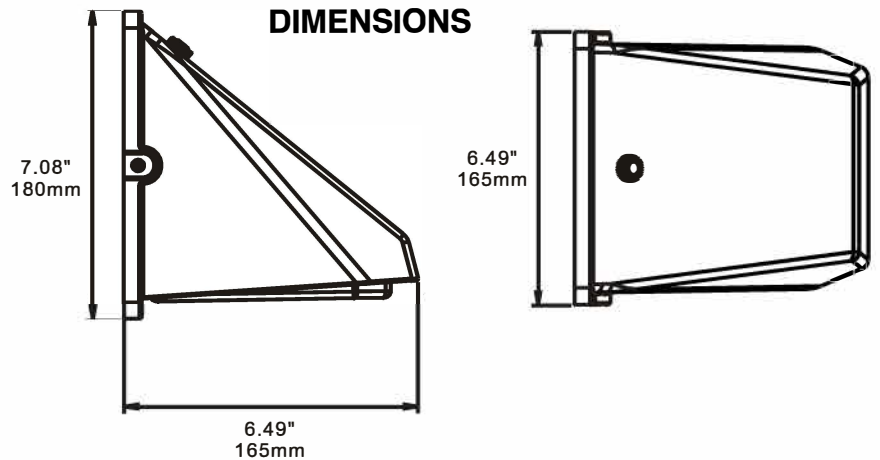

Features and Benefits

Sleek, low profile cutoff wall pack is ideal for low level area lighting and security. The fixture, specially designed for LED, provides the output of a 60 Watt incandescent using only 14 Watts. Full cut off eliminates any light pollution.

General Specifications

- UL and CUL listed for wet locations
- IP66, dust and water jet proof; Weatherproof and durable silicone rubber gaskets, prevent water and bugs
- Corrosion resistant die-cast all aluminum construction and hardware
- Superior powder coat finish
- High impact polycarbonate lens
- **3 Year Warranty**

MLW Series

MINI WALL PACK

ELECTRICAL						
Volts	Input Watts	Amps	Power Factor	Ballast Factor	Min Start Temp	UL
120	14	0.2	0.5	1.00	-30°C	Yes

PHYSICAL						
Carton	Length	Width	Height	Weight	Mount	Finish
6	6.49	6.49	7.08	3.30	Flush	Bronze

Powered by **CREE**™
LEDs

Example: **MLW6L14W750L50KBZ**

SERIES	SIZE	WATTS/LUMENS	COLOR TEMP	FINISH	OPTIONS*
MLW - Mini Wall Pack	6L - 6" Wide	14W750L - 14 Watts/750 Lumens	50K - 5000 Kelvins	BZ - Bronze	PC120 - 120V Photocell PC277 - 277V Photocell

*For factory installed photocell, add to end of part number.