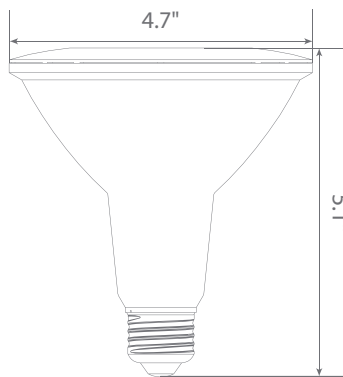

Product Features

Dimmable

Instant-On/Off

Mercury Free

Energy Efficient

Product Dimensions

Product Photometric Data